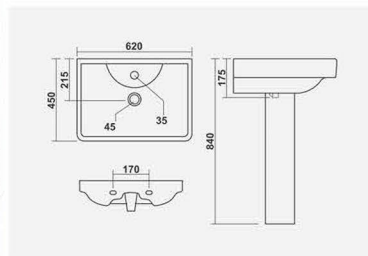

▶ RUBIA E.W.C.
460x325x420mm
P-Trap

▶ RUBIA E.W.C.
470x370x410mm
S-Trap

▶ HARNI -3009
P-Trap 595x440x360mm
Anglo Indian E.W.C.

▶ HARNI -3009
S-Trap 540x460x405mm
Anglo Indian E.W.C.

Washing hands has never been so stylish and intelligent. Our designs bring out the best of aesthetics and functionality to simple act of the wash.

▶ NEPTUNE
580x465x840mm

▶ SERENA
570x460x860mm

▶ CLASSIC
550x420x870mm

▶ NUWELLA
575x450x835mm

▶ SUPREME
640x500x850mm

▶ DOLPHIN
445x525x855mm

▶ SOLDER
625x450x850mm

▶ VINTAGE
610x490x870mm

▶ **WONDER**
585x490x860mm

▶ **COPPER**
575x438x815mm

▶ **JUPITER**
620x450x840mm

▶ **CITIZEN**
560x470x860mm

▶ SONATA
550x465x840mm

▶ ENTICE
595x485x860mm

▶ STEPHY
570x480x870mm

▶ CRECENT
600x480x870mm