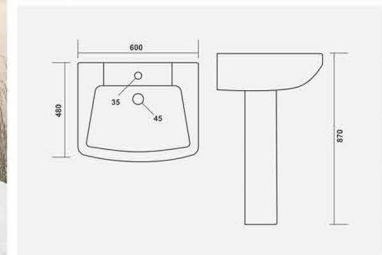

▶ NEPTUNE
580x465x840mm

▶ SERENA
570x460x860mm

▶ CLASSIC
550x420x870mm

▶ NUWELLA
575x450x835mm

▶ SUPREME
640x500x850mm

▶ DOLPHIN
445x525x855mm

▶ SOLDER
625x450x850mm

▶ VINTAGE
610x490x870mm

▶ **WONDER**
585x490x860mm

▶ **COPPER**
575x438x815mm

▶ **JUPITER**
620x450x840mm

▶ **CITIZEN**
560x470x860mm

▶ SONATA
550x465x840mm

▶ ENTICE
595x485x860mm

▶ STEPHY
570x480x870mm

▶ CRECENT
600x480x870mm