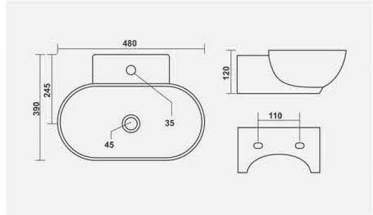

▶ **WONDER**
585x490x860mm

▶ **COPPER**
575x438x815mm

▶ **JUPITER**
620x450x840mm

▶ **CITIZEN**
560x470x860mm

▶ SONATA
550x465x840mm

▶ ENTICE
595x485x860mm

▶ STEPHY
570x480x870mm

▶ CRECENT
600x480x870mm

▶ LACTO
550x455x370mm

▶ LUMINA
450x355x365mm

ONE PIECE BASIN

▶ LENO
510x425x400mm

▶ CONSIL
505x415x387mm

▶ LEMON
490x410x400mm

When elegance of Bath furniture demands use of right wash basins, your search ends with SCOTLANE. Our Table Top and Wall Hung wash basins serve to beautify any ambience.

▶ VANITY
600x450mm

▶ ORBIT
480x390x120mm

▶ SHALLOW
415x345x180mm

▶ EMERALDO
400x370x155mm

▶ XENO
350x300x120mm

▶ CORAL
365x365x160mm

▶ CAFÉ
380x340x140mm

▶ CLAY
420x420x145mm

▶ CANAL
480x380x160mm

▶ VIGARO
470x335x105mm

▶ CRUZE
525x335x125mm

▶ SQUARO
405x405x150mm

▶ SOLO
400x285x160mm

▶ MAFIA
625x405x95mm

▶ RAINBOW
415x415x125mm

▶ **CAMPUS**
475x395x125mm