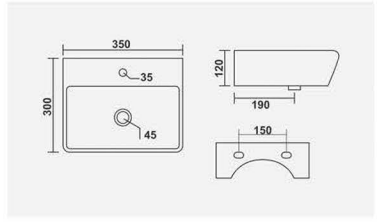

▶ **WONDER**
585x490x860mm

▶ **COPPER**
575x438x815mm

▶ **JUPITER**
620x450x840mm

▶ **CITIZEN**
560x470x860mm

▶ SONATA
550x465x840mm

▶ ENTICE
595x485x860mm

▶ STEPHY
570x480x870mm

▶ CRECENT
600x480x870mm

▶ VANITY
600x450mm

▶ ORBIT
480x390x120mm

▶ SHALLOW
415x345x180mm

▶ EMERALDO
400x370x155mm

▶ XENO
350x300x120mm

▶ CORAL
365x365x160mm

▶ CAFÉ
380x340x140mm

▶ CLAY
420x420x145mm

▶ CANAL
480x380x160mm

▶ VIGARO
470x335x105mm

▶ CRUZE
525x335x125mm

▶ SQUARO
405x405x150mm

▶ SOLO
400x285x160mm

▶ MAFIA
625x405x95mm

▶ RAINBOW
415x415x125mm

▶ **CAMPUS**
475x395x125mm

▶ **VIVA**
580x395x120mm

▶ **STENZA**
410x410x120mm

▶ **FRANCO**
500x400x135mm

▶ **BLOOM**
485x370x130mm

▶ CUTE
330x330x125mm

▶ INOX
430x320x120mm

▶ VITARA
600x380x115mm

▶ SPIRIT
590x345x160mm