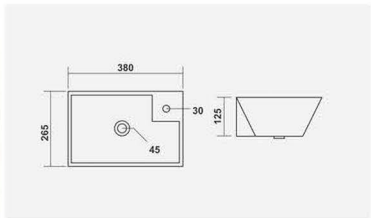

▶ **VIVA**
580x395x120mm

▶ **STENZA**
410x410x120mm

▶ **FRANCO**
500x400x135mm

▶ **BLOOM**
485x370x130mm

▶ CUTE
330x330x125mm

▶ INOX
430x320x120mm

▶ VITARA
600x380x115mm

▶ SPIRIT
590x345x160mm

▶ VENICE
440x380x130mm

▶ SIGMA
440x425x130mm

▶ PLAZA
470x365x125mm

▶ IMPERIAL
450x315x135mm

▶ LIZA
550x375x115mm

▶ LINEA
440x340x115mm

▶ LUMINA
480x350x105mm

▶ SKY
485x375x135mm

▶ MANGO
500x310x170mm

▶ SMILE
420x330x230mm

▶ DANE
465x365x135mm

▶ SLEEK
415x220x115mm

▶ FUSION
380x265x125mm

▶ CANON
375x250x150mm

▶ RUPA
450x360x180mm

▶ ROMEO
420x340x140mm

▶ CHIPRA
445x330x220mm

▶ 16"x16" CORNER

▶ SOBER
470x345x180mm

▶ NEW CORNER
350x400x145mm

▶ CAPSULE
335x340x510mm

▶ SMALL URINAL
400x250x290mm

▶ LARGE URINAL
590x350x370mm

▶ FLAT BACK URINAL
320x265x450mm