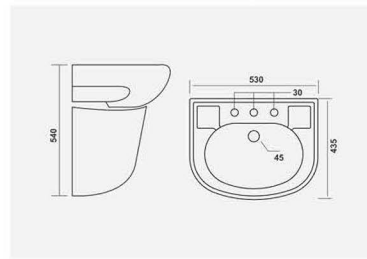

▶ NEPTUNE
580x465x840mm

▶ SERENA
570x460x860mm

▶ CLASSIC
550x420x870mm

▶ NUWELLA
575x450x835mm

▶ SUPREME
640x500x850mm

▶ DOLPHIN
445x525x855mm

▶ SOLDER
625x450x850mm

▶ VINTAGE
610x490x870mm

▶ **WONDER**
585x490x860mm

▶ **COPPER**
575x438x815mm

▶ **JUPITER**
620x450x840mm

▶ **CITIZEN**
560x470x860mm

▶ SONATA
550x465x840mm

▶ ENTICE
595x485x860mm

▶ STEPHY
570x480x870mm

▶ CRECENT
600x480x870mm

▶ COPPER-HF
570x440x435mm

▶ FERMI-HF
560x435x465mm

▶ ROMA-HF
530x435x540mm

Creativity demands eyes
that appreciate.

▶ VINUS
One Piece Basin
425x425x850mm

▶ POLO
Wall Hung Closet
505x360x345mm

▶ VENUS
425x425x850mm

▶ LACTO
550x455x370mm

▶ LUMINA
450x355x365mm

ONE PIECE BASIN

▶ LENO
510x425x400mm

▶ CONSIL
505x415x387mm

▶ LEMON
490x410x400mm

When elegance of Bath furniture demands use of right wash basins, your search ends with SCOTLANE. Our Table Top and Wall Hung wash basins serve to beautify any ambience.