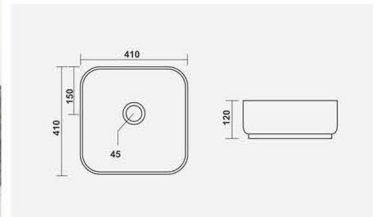

▶ VANITY
600x450mm

▶ ORBIT
480x390x120mm

▶ SHALLOW
415x345x180mm

▶ EMERALDO
400x370x155mm

▶ XENO
350x300x120mm

▶ CORAL
365x365x160mm

▶ CAFÉ
380x340x140mm

▶ CLAY
420x420x145mm

▶ CANAL
480x380x160mm

▶ VIGARO
470x335x105mm

▶ CRUZE
525x335x125mm

▶ SQUARO
405x405x150mm

▶ SOLO
400x285x160mm

▶ MAFIA
625x405x95mm

▶ RAINBOW
415x415x125mm

▶ **CAMPUS**
475x395x125mm

▶ **VIVA**
580x395x120mm

▶ **STENZA**
410x410x120mm

▶ **FRANCO**
500x400x135mm

▶ **BLOOM**
485x370x130mm

▶ CUTE
330x330x125mm

▶ INOX
430x320x120mm

▶ VITARA
600x380x115mm

▶ SPIRIT
590x345x160mm

▶ VENICE
440x380x130mm

▶ SIGMA
440x425x130mm

▶ PLAZA
470x365x125mm

▶ IMPERIAL
450x315x135mm

▶ LIZA
550x375x115mm

▶ LINEA
440x340x115mm

▶ LUMINA
480x350x105mm

▶ SKY
485x375x135mm