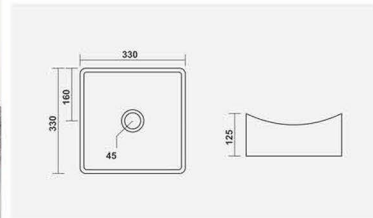

▶ VANITY
600x450mm

▶ ORBIT
480x390x120mm

▶ SHALLOW
415x345x180mm

▶ EMERALDO
400x370x155mm

▶ XENO
350x300x120mm

▶ CORAL
365x365x160mm

▶ CAFÉ
380x340x140mm

▶ CLAY
420x420x145mm

▶ CANAL
480x380x160mm

▶ VIGARO
470x335x105mm

▶ CRUZE
525x335x125mm

▶ SQUARO
405x405x150mm

▶ SOLO
400x285x160mm

▶ MAFIA
625x405x95mm

▶ RAINBOW
415x415x125mm

▶ **CAMPUS**
475x395x125mm

▶ **VIVA**
580x395x120mm

▶ **STENZA**
410x410x120mm

▶ **FRANCO**
500x400x135mm

▶ **BLOOM**
485x370x130mm

▶ CUTE
330x330x125mm

▶ INOX
430x320x120mm

▶ VITARA
600x380x115mm

▶ SPIRIT
590x345x160mm

▶ VENICE
440x380x130mm

▶ SIGMA
440x425x130mm

▶ PLAZA
470x365x125mm

▶ IMPERIAL
450x315x135mm

▶ LIZA
550x375x115mm

▶ LINEA
440x340x115mm

▶ LUMINA
480x350x105mm

▶ SKY
485x375x135mm