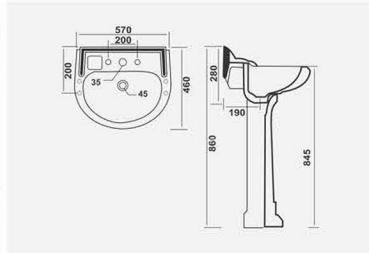

▶ DELTA
520x350x340mm

▶ TANGO
485x345x310mm

▶ **BRAVO**
510x350x345mm

▶ **STUD**
515x370x370mm

▶ **KALISH**
510x350x365mm

▶ **INFERNO**
495x350x355mm

▶ ALFA
490x360x390mm

▶ YUGO
505x345x270mm

▶ RUBIA E.W.C.
460x325x420mm
P-Trap

▶ RUBIA E.W.C.
470x370x410mm
S-Trap

▶ HARNI -3009
P-Trap 595x440x360mm
Anglo Indian E.W.C.

▶ HARNI -3009
S-Trap 540x460x405mm
Anglo Indian E.W.C.

Washing hands has never been so stylish and intelligent. Our designs bring out the best of aesthetics and functionality to simple act of the wash.

▶ NEPTUNE
580x465x840mm

▶ SERENA
570x460x860mm

▶ CLASSIC
550x420x870mm

▶ NUWELLA
575x450x835mm

▶ SUPREME
640x500x850mm

▶ DOLPHIN
445x525x855mm

▶ SOLDER
625x450x850mm

▶ VINTAGE
610x490x870mm

▶ **WONDER**
585x490x860mm

▶ **COPPER**
575x438x815mm

▶ **JUPITER**
620x450x840mm

▶ **CITIZEN**
560x470x860mm

▶ SONATA
550x465x840mm

▶ ENTICE
595x485x860mm

▶ STEPHY
570x480x870mm

▶ CRECENT
600x480x870mm