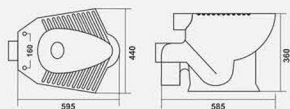

▶ DELTA
520x350x340mm

▶ TANGO
485x345x310mm

▶ **BRAVO**
510x350x345mm

▶ **STUD**
515x370x370mm

▶ **KALISH**
510x350x365mm

▶ **INFERNO**
495x350x355mm

▶ ALFA
490x360x390mm

▶ YUGO
505x345x270mm

SOFT CLOSE

TAKE-OFF SYSTEM

GLAZED SIPHON

▶ ATHENA
545x350x395mm
S-Trap | P-Trap

Soft Close
Seat Cover

▶ ITALIA - EWC
520x240x390mm
S-Trap | P-Trap

Soft Close
Seat Cover

▶ SELVO - EWC
550x360x390mm
S-Trap

▶ RUBIA E.W.C.
460x325x420mm
P-Trap

▶ RUBIA E.W.C.
470x370x410mm
S-Trap

▶ HARNI -3009
P-Trap 595x440x360mm
Anglo Indian E.W.C.

▶ HARNI -3009
S-Trap 540x460x405mm
Anglo Indian E.W.C.

Washing hands has never been so stylish and intelligent. Our designs bring out the best of aesthetics and functionality to simple act of the wash.