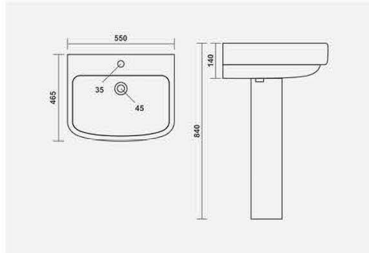

▶ DELTA
520x350x340mm

▶ TANGO
485x345x310mm

▶ **BRAVO**
510x350x345mm

▶ **STUD**
515x370x370mm

▶ **KALISH**
510x350x365mm

▶ **INFERNO**
495x350x355mm

▶ ALFA
490x360x390mm

▶ YUGO
505x345x270mm

▶ NEPTUNE
580x465x840mm

▶ SERENA
570x460x860mm

▶ CLASSIC
550x420x870mm

▶ NUWELLA
575x450x835mm

▶ SUPREME
640x500x850mm

▶ DOLPHIN
445x525x855mm

▶ SOLDER
625x450x850mm

▶ VINTAGE
610x490x870mm

▶ **WONDER**
585x490x860mm

▶ **COPPER**
575x438x815mm

▶ **JUPITER**
620x450x840mm

▶ **CITIZEN**
560x470x860mm

▶ SONATA
550x465x840mm

▶ ENTICE
595x485x860mm

▶ STEPHY
570x480x870mm

▶ CRECENT
600x480x870mm

▶ COPPER-HF
570x440x435mm

▶ FERMI-HF
560x435x465mm

▶ ROMA-HF
530x435x540mm

Creativity demands eyes
that appreciate.

▶ VINUS
One Piece Basin
425x425x850mm

▶ POLO
Wall Hung Closet
505x360x345mm

▶ VENUS
425x425x850mm