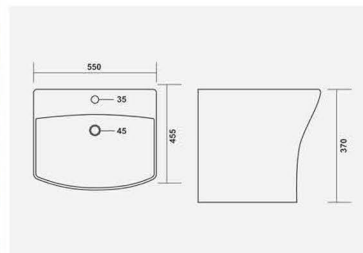

▶ **WONDER**
585x490x860mm

▶ **COPPER**
575x438x815mm

▶ **JUPITER**
620x450x840mm

▶ **CITIZEN**
560x470x860mm

▶ SONATA
550x465x840mm

▶ ENTICE
595x485x860mm

▶ STEPHY
570x480x870mm

▶ CRECENT
600x480x870mm

▶ COPPER-HF
570x440x435mm

▶ FERMI-HF
560x435x465mm

▶ ROMA-HF
530x435x540mm

Creativity demands eyes
that appreciate.

▶ VINUS
One Piece Basin
425x425x850mm

▶ POLO
Wall Hung Closet
505x360x345mm

▶ VENUS
425x425x850mm

▶ LACTO
550x455x370mm

▶ LUMINA
450x355x365mm

ONE PIECE BASIN

▶ LENO
510x425x400mm

▶ CONSIL
505x415x387mm

▶ LEMON
490x410x400mm

When elegance of Bath furniture demands use of right wash basins, your search ends with SCOTLANE. Our Table Top and Wall Hung wash basins serve to beautify any ambience.

▶ VANITY
600x450mm

▶ ORBIT
480x390x120mm

▶ SHALLOW
415x345x180mm

▶ EMERALDO
400x370x155mm

▶ XENO
350x300x120mm

▶ CORAL
365x365x160mm

▶ CAFÉ
380x340x140mm

▶ CLAY
420x420x145mm