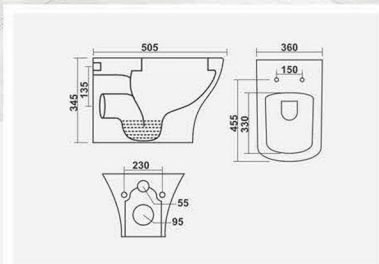

▶ 8001
685x375x775mm
S-Trap 9" | P-Trap

Soft Close
Seat Cover

Regal life is **earned**,
experienced
and **savored**.

▶ **SHALLOW**
Table Top
415x345x180mm

▶ **TANGO**
Wall Hung Closet
485x345x310mm

▶ POLO
505x360x345mm

▶ DELTA
520x350x340mm

▶ TANGO
485x345x310mm

▶ **BRAVO**
510x350x345mm

▶ **STUD**
515x370x370mm

▶ **KALISH**
510x350x365mm

▶ **INFERNO**
495x350x355mm

▶ ALFA
490x360x390mm

▶ YUGO
505x345x270mm