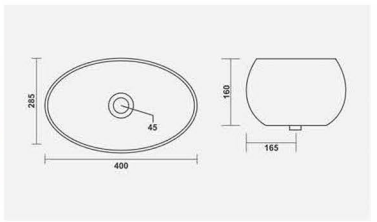

▶ VANITY
600x450mm

▶ ORBIT
480x390x120mm

▶ SHALLOW
415x345x180mm

▶ EMERALDO
400x370x155mm

▶ XENO
350x300x120mm

▶ CORAL
365x365x160mm

▶ CAFÉ
380x340x140mm

▶ CLAY
420x420x145mm

▶ CANAL
480x380x160mm

▶ VIGARO
470x335x105mm

▶ CRUZE
525x335x125mm

▶ SQUARO
405x405x150mm

▶ SOLO
400x285x160mm

▶ MAFIA
625x405x95mm

▶ RAINBOW
415x415x125mm

▶ **CAMPUS**
475x395x125mm

▶ **VIVA**
580x395x120mm

▶ **STENZA**
410x410x120mm

▶ **FRANCO**
500x400x135mm

▶ **BLOOM**
485x370x130mm

▶ CUTE
330x330x125mm

▶ INOX
430x320x120mm

▶ VITARA
600x380x115mm

▶ SPIRIT
590x345x160mm

▶ VENICE
440x380x130mm

▶ SIGMA
440x425x130mm

▶ PLAZA
470x365x125mm

▶ IMPERIAL
450x315x135mm

▶ LIZA
550x375x115mm

▶ LINEA
440x340x115mm

▶ LUMINA
480x350x105mm

▶ SKY
485x375x135mm