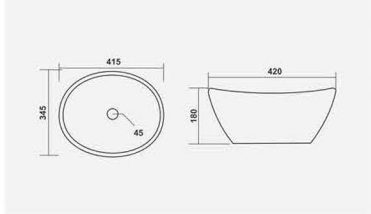

▶ **WONDER**
585x490x860mm

▶ **COPPER**
575x438x815mm

▶ **JUPITER**
620x450x840mm

▶ **CITIZEN**
560x470x860mm

▶ SONATA
550x465x840mm

▶ ENTICE
595x485x860mm

▶ STEPHY
570x480x870mm

▶ CRECENT
600x480x870mm

▶ LACTO
550x455x370mm

▶ LUMINA
450x355x365mm

ONE PIECE BASIN

▶ LENO
510x425x400mm

▶ CONSIL
505x415x387mm

▶ LEMON
490x410x400mm

When elegance of Bath furniture demands use of right wash basins, your search ends with SCOTLANE. Our Table Top and Wall Hung wash basins serve to beautify any ambience.

▶ VANITY
600x450mm

▶ ORBIT
480x390x120mm

▶ SHALLOW
415x345x180mm

▶ EMERALDO
400x370x155mm

▶ XENO
350x300x120mm

▶ CORAL
365x365x160mm

▶ CAFÉ
380x340x140mm

▶ CLAY
420x420x145mm

▶ CANAL
480x380x160mm

▶ VIGARO
470x335x105mm

▶ CRUZE
525x335x125mm

▶ SQUARO
405x405x150mm

▶ SOLO
400x285x160mm

▶ MAFIA
625x405x95mm

▶ RAINBOW
415x415x125mm

▶ **CAMPUS**
475x395x125mm