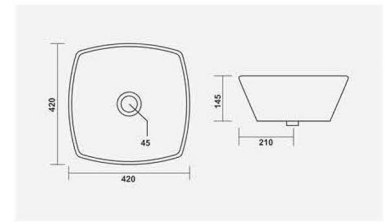

▶ LACTO
550x455x370mm

▶ LUMINA
450x355x365mm

ONE PIECE BASIN

▶ LENO
510x425x400mm

▶ CONSIL
505x415x387mm

▶ LEMON
490x410x400mm

When elegance of Bath furniture demands use of right wash basins, your search ends with SCOTLANE. Our Table Top and Wall Hung wash basins serve to beautify any ambience.

▶ VANITY
600x450mm

▶ ORBIT
480x390x120mm

▶ SHALLOW
415x345x180mm

▶ EMERALDO
400x370x155mm

▶ XENO
350x300x120mm

▶ CORAL
365x365x160mm

▶ CAFÉ
380x340x140mm

▶ CLAY
420x420x145mm

▶ CANAL
480x380x160mm

▶ VIGARO
470x335x105mm

▶ CRUZE
525x335x125mm

▶ SQUARO
405x405x150mm

▶ SOLO
400x285x160mm

▶ MAFIA
625x405x95mm

▶ RAINBOW
415x415x125mm

▶ **CAMPUS**
475x395x125mm

▶ **VIVA**
580x395x120mm

▶ **STENZA**
410x410x120mm

▶ **FRANCO**
500x400x135mm

▶ **BLOOM**
485x370x130mm

▶ CUTE
330x330x125mm

▶ INOX
430x320x120mm

▶ VITARA
600x380x115mm

▶ SPIRIT
590x345x160mm