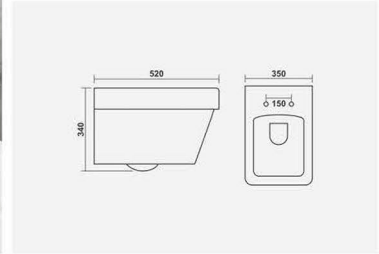

▶ 8001
685x375x775mm
S-Trap 9" | P-Trap

Soft Close
Seat Cover

Regal life is **earned**,
experienced
and **savored**.

▶ **SHALLOW**
Table Top
415x345x180mm

▶ **TANGO**
Wall Hung Closet
485x345x310mm

▶ POLO
505x360x345mm

▶ DELTA
520x350x340mm

▶ TANGO
485x345x310mm

▶ **BRAVO**
510x350x345mm

▶ **STUD**
515x370x370mm

▶ **KALISH**
510x350x365mm

▶ **INFERNO**
495x350x355mm

▶ ALFA
490x360x390mm

▶ YUGO
505x345x270mm