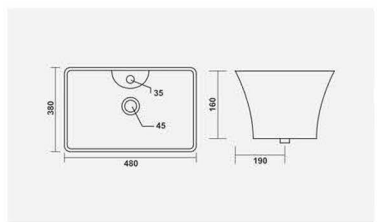

▶ LACTO
550x455x370mm

▶ LUMINA
450x355x365mm

ONE PIECE BASIN

▶ LENO
510x425x400mm

▶ CONSIL
505x415x387mm

▶ LEMON
490x410x400mm

When elegance of Bath furniture demands use of right wash basins, your search ends with SCOTLANE. Our Table Top and Wall Hung wash basins serve to beautify any ambience.

▶ VANITY
600x450mm

▶ ORBIT
480x390x120mm

▶ SHALLOW
415x345x180mm

▶ EMERALDO
400x370x155mm

▶ XENO
350x300x120mm

▶ CORAL
365x365x160mm

▶ CAFÉ
380x340x140mm

▶ CLAY
420x420x145mm

▶ CANAL
480x380x160mm

▶ VIGARO
470x335x105mm

▶ CRUZE
525x335x125mm

▶ SQUARO
405x405x150mm

▶ SOLO
400x285x160mm

▶ MAFIA
625x405x95mm

▶ RAINBOW
415x415x125mm

▶ **CAMPUS**
475x395x125mm

▶ **VIVA**
580x395x120mm

▶ **STENZA**
410x410x120mm

▶ **FRANCO**
500x400x135mm

▶ **BLOOM**
485x370x130mm

▶ CUTE
330x330x125mm

▶ INOX
430x320x120mm

▶ VITARA
600x380x115mm

▶ SPIRIT
590x345x160mm