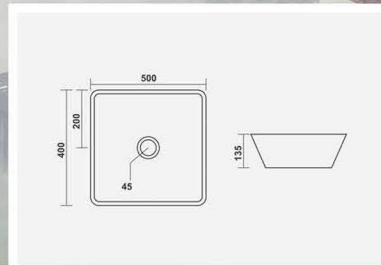

▶ VANITY
600x450mm

▶ ORBIT
480x390x120mm

▶ SHALLOW
415x345x180mm

▶ EMERALDO
400x370x155mm

▶ XENO
350x300x120mm

▶ CORAL
365x365x160mm

▶ CAFÉ
380x340x140mm

▶ CLAY
420x420x145mm

▶ CANAL
480x380x160mm

▶ VIGARO
470x335x105mm

▶ CRUZE
525x335x125mm

▶ SQUARO
405x405x150mm

▶ SOLO
400x285x160mm

▶ MAFIA
625x405x95mm

▶ RAINBOW
415x415x125mm

▶ **CAMPUS**
475x395x125mm

▶ **VIVA**
580x395x120mm

▶ **STENZA**
410x410x120mm

▶ **FRANCO**
500x400x135mm

▶ **BLOOM**
485x370x130mm

▶ CUTE
330x330x125mm

▶ INOX
430x320x120mm

▶ VITARA
600x380x115mm

▶ SPIRIT
590x345x160mm