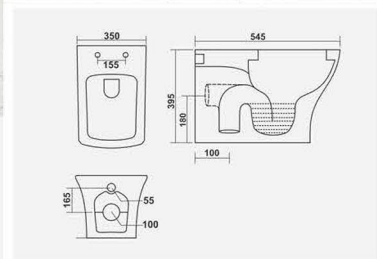

▶ DELTA
520x350x340mm

▶ TANGO
485x345x310mm

▶ **BRAVO**
510x350x345mm

▶ **STUD**
515x370x370mm

▶ **KALISH**
510x350x365mm

▶ **INFERNO**
495x350x355mm

▶ ALFA
490x360x390mm

▶ YUGO
505x345x270mm

SOFT CLOSE

TAKE-OFF SYSTEM

GLAZED SIPHON

▶ ATHENA
545x350x395mm
S-Trap | P-Trap

Soft Close
Seat Cover

▶ ITALIA - EWC
520x240x390mm
S-Trap | P-Trap

Soft Close
Seat Cover

▶ SELVO - EWC
550x360x390mm
S-Trap

▶ RUBIA E.W.C.
460x325x420mm
P-Trap

▶ RUBIA E.W.C.
470x370x410mm
S-Trap

▶ HARNI -3009
P-Trap 595x440x360mm
Anglo Indian E.W.C.

▶ HARNI -3009
S-Trap 540x460x405mm
Anglo Indian E.W.C.

Washing hands has never been so stylish and intelligent. Our designs bring out the best of aesthetics and functionality to simple act of the wash.

▶ **WONDER**
585x490x860mm

▶ **COPPER**
575x438x815mm

▶ **JUPITER**
620x450x840mm

▶ **CITIZEN**
560x470x860mm

▶ SONATA
550x465x840mm

▶ ENTICE
595x485x860mm

▶ STEPHY
570x480x870mm

▶ CRECENT
600x480x870mm