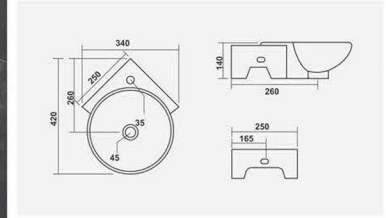

▶ **VIVA**
580x395x120mm

▶ **STENZA**
410x410x120mm

▶ **FRANCO**
500x400x135mm

▶ **BLOOM**
485x370x130mm

▶ CUTE
330x330x125mm

▶ INOX
430x320x120mm

▶ VITARA
600x380x115mm

▶ SPIRIT
590x345x160mm

▶ VENICE
440x380x130mm

▶ SIGMA
440x425x130mm

▶ PLAZA
470x365x125mm

▶ IMPERIAL
450x315x135mm

▶ LIZA
550x375x115mm

▶ LINEA
440x340x115mm

▶ LUMINA
480x350x105mm

▶ SKY
485x375x135mm

▶ MANGO
500x310x170mm

▶ SMILE
420x330x230mm

▶ DANE
465x365x135mm

▶ SLEEK
415x220x115mm

▶ FUSION
380x265x125mm

▶ CANON
375x250x150mm

▶ RUPA
450x360x180mm

▶ ROMEO
420x340x140mm

▶ CHIPRA
445x330x220mm

▶ 16"x16" CORNER

▶ SOBER
470x345x180mm

▶ NEW CORNER
350x400x145mm

▶ CAPSULE
335x340x510mm

▶ SMALL URINAL
400x250x290mm

▶ LARGE URINAL
590x350x370mm

▶ FLAT BACK URINAL
320x265x450mm