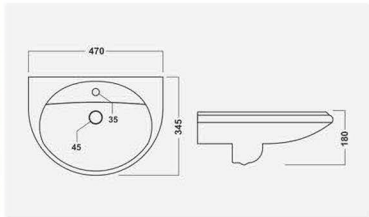

▶ **VIVA**
580x395x120mm

▶ **STENZA**
410x410x120mm

▶ **FRANCO**
500x400x135mm

▶ **BLOOM**
485x370x130mm

▶ CUTE
330x330x125mm

▶ INOX
430x320x120mm

▶ VITARA
600x380x115mm

▶ SPIRIT
590x345x160mm

▶ VENICE
440x380x130mm

▶ SIGMA
440x425x130mm

▶ PLAZA
470x365x125mm

▶ IMPERIAL
450x315x135mm

▶ LIZA
550x375x115mm

▶ LINEA
440x340x115mm

▶ LUMINA
480x350x105mm

▶ SKY
485x375x135mm

▶ MANGO
500x310x170mm

▶ SMILE
420x330x230mm

▶ DANE
465x365x135mm

▶ SLEEK
415x220x115mm

▶ FUSION
380x265x125mm

▶ CANON
375x250x150mm

▶ RUPA
450x360x180mm

▶ ROMEO
420x340x140mm

▶ CHIPRA
445x330x220mm

▶ 16"x16" CORNER

▶ SOBER
470x345x180mm

▶ NEW CORNER
350x400x145mm

▶ CAPSULE
335x340x510mm

▶ SMALL URINAL
400x250x290mm

▶ LARGE URINAL
590x350x370mm

▶ FLAT BACK URINAL
320x265x450mm