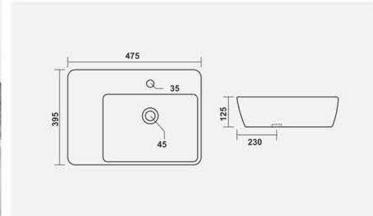

▶ VANITY
600x450mm

▶ ORBIT
480x390x120mm

▶ SHALLOW
415x345x180mm

▶ EMERALDO
400x370x155mm

▶ XENO
350x300x120mm

▶ CORAL
365x365x160mm

▶ CAFÉ
380x340x140mm

▶ CLAY
420x420x145mm

▶ CANAL
480x380x160mm

▶ VIGARO
470x335x105mm

▶ CRUZE
525x335x125mm

▶ SQUARO
405x405x150mm

▶ SOLO
400x285x160mm

▶ MAFIA
625x405x95mm

▶ RAINBOW
415x415x125mm

▶ **CAMPUS**
475x395x125mm

▶ **VIVA**
580x395x120mm

▶ **STENZA**
410x410x120mm

▶ **FRANCO**
500x400x135mm

▶ **BLOOM**
485x370x130mm

▶ CUTE
330x330x125mm

▶ INOX
430x320x120mm

▶ VITARA
600x380x115mm

▶ SPIRIT
590x345x160mm