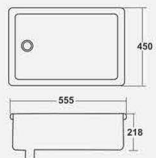

▶ VENICE
440x380x130mm

▶ SIGMA
440x425x130mm

▶ PLAZA
470x365x125mm

▶ IMPERIAL
450x315x135mm

▶ LIZA
550x375x115mm

▶ LINEA
440x340x115mm

▶ LUMINA
480x350x105mm

▶ SKY
485x375x135mm

▶ MANGO
500x310x170mm

▶ SMILE
420x330x230mm

▶ DANE
465x365x135mm

▶ SLEEK
415x220x115mm

▶ FUSION
380x265x125mm

▶ CANON
375x250x150mm

▶ RUPA
450x360x180mm

▶ ROMEO
420x340x140mm

▶ CHIPRA
445x330x220mm

▶ 16"x16" CORNER

▶ SOBER
470x345x180mm

▶ NEW CORNER
350x400x145mm

▶ CAPSULE
335x340x510mm

▶ SMALL URINAL
400x250x290mm

▶ LARGE URINAL
590x350x370mm

▶ FLAT BACK URINAL
320x265x450mm

▶ ORISSA PAN
20" (AQUA)

▶ CITY PAN-20"

▶ ORISSA PAN
23"

▶ ORISSA PAN
20"

▶ SQUATTING
470x350x100mm

▶ **KITCHEN SINK LARGE**
600x480x235mm
(24"x18"x8")

▶ **KITCHEN SINK**
560x410x220mm
(22"x16"x7")

▶ **KITCHEN SINK**
555x405x218mm
(20"x14"x6")