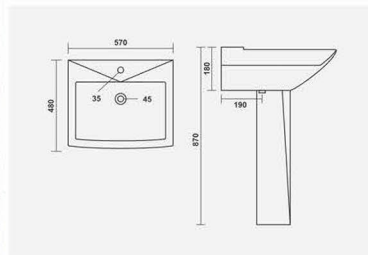

▶ NEPTUNE
580x465x840mm

▶ SERENA
570x460x860mm

▶ CLASSIC
550x420x870mm

▶ NUWELLA
575x450x835mm

▶ SUPREME
640x500x850mm

▶ DOLPHIN
445x525x855mm

▶ SOLDER
625x450x850mm

▶ VINTAGE
610x490x870mm

▶ **WONDER**
585x490x860mm

▶ **COPPER**
575x438x815mm

▶ **JUPITER**
620x450x840mm

▶ **CITIZEN**
560x470x860mm

▶ SONATA
550x465x840mm

▶ ENTICE
595x485x860mm

▶ STEPHY
570x480x870mm

▶ CRECENT
600x480x870mm