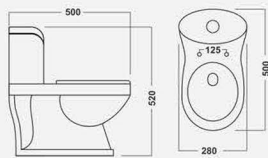

Soft Close
Seat Cover

▶ 4001
675x350x715mm
S-Trap 9"/12" | P-Trap

▶ 5001
685x360x760mm
S-Trap 9" | P-Trap

▶ 2110-Baby
500x280x520mm
S-Trap 7" | P-Trap

▶ 6002
655x355x730mm
S-Trap 9" | P-Trap

▶ 6001
670x360x715mm
S-Trap 9"

▶ 7002
670x360x760mm
S-Trap 4"/9"

▶ 6003
680x390x740mm
S-Trap 4"/9" | P-Trap

▶ 2006
710x380x690mm
S-Trap 9" | P-Trap

▶ 7001
668x330x730mm
S-Trap 9" | P-Trap

▶ 9001
645x370x740mm
S-Trap 12"

Feel the elegance,
Feel the style,
Feel alive.