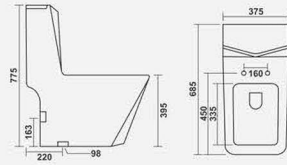

When cleanliness and hygiene need styling, look no further. Our range of Water closets are fit to adorn walls and sit on the floor.

▶ 8001
685x375x775mm
S-Trap 9" | P-Trap

Soft Close
Seat Cover