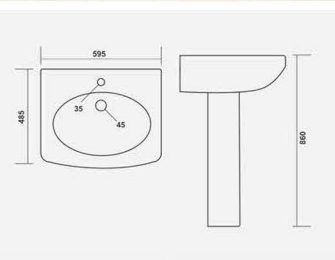

▶ RUBIA E.W.C.
460x325x420mm
P-Trap

▶ RUBIA E.W.C.
470x370x410mm
S-Trap

▶ HARNI -3009
P-Trap 595x440x360mm
Anglo Indian E.W.C.

▶ HARNI -3009
S-Trap 540x460x405mm
Anglo Indian E.W.C.

Washing hands has never been so stylish and intelligent. Our designs bring out the best of aesthetics and functionality to simple act of the wash.

▶ NEPTUNE
580x465x840mm

▶ SERENA
570x460x860mm

▶ CLASSIC
550x420x870mm

▶ NUWELLA
575x450x835mm

▶ SUPREME
640x500x850mm

▶ DOLPHIN
445x525x855mm

▶ SOLDER
625x450x850mm

▶ VINTAGE
610x490x870mm

▶ **WONDER**
585x490x860mm

▶ **COPPER**
575x438x815mm

▶ **JUPITER**
620x450x840mm

▶ **CITIZEN**
560x470x860mm

▶ SONATA
550x465x840mm

▶ ENTICE
595x485x860mm

▶ STEPHY
570x480x870mm

▶ CRECENT
600x480x870mm

▶ LACTO
550x455x370mm

▶ LUMINA
450x355x365mm

ONE PIECE BASIN

▶ LENO
510x425x400mm

▶ CONSIL
505x415x387mm

▶ LEMON
490x410x400mm

When elegance of Bath furniture demands use of right wash basins, your search ends with SCOTLANE. Our Table Top and Wall Hung wash basins serve to beautify any ambience.