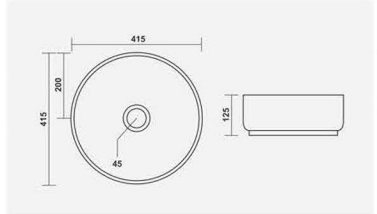

▶ VANITY
600x450mm

▶ ORBIT
480x390x120mm

▶ SHALLOW
415x345x180mm

▶ EMERALDO
400x370x155mm

▶ XENO
350x300x120mm

▶ CORAL
365x365x160mm

▶ CAFÉ
380x340x140mm

▶ CLAY
420x420x145mm

▶ CANAL
480x380x160mm

▶ VIGARO
470x335x105mm

▶ CRUZE
525x335x125mm

▶ SQUARO
405x405x150mm

▶ SOLO
400x285x160mm

▶ MAFIA
625x405x95mm

▶ RAINBOW
415x415x125mm

▶ **CAMPUS**
475x395x125mm

▶ **VIVA**
580x395x120mm

▶ **STENZA**
410x410x120mm

▶ **FRANCO**
500x400x135mm

▶ **BLOOM**
485x370x130mm

▶ CUTE
330x330x125mm

▶ INOX
430x320x120mm

▶ VITARA
600x380x115mm

▶ SPIRIT
590x345x160mm

▶ VENICE
440x380x130mm

▶ SIGMA
440x425x130mm

▶ PLAZA
470x365x125mm

▶ IMPERIAL
450x315x135mm

▶ LIZA
550x375x115mm

▶ LINEA
440x340x115mm

▶ LUMINA
480x350x105mm

▶ SKY
485x375x135mm