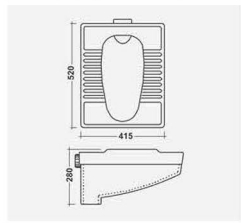

▶ VENICE
440x380x130mm

▶ SIGMA
440x425x130mm

▶ PLAZA
470x365x125mm

▶ IMPERIAL
450x315x135mm

▶ LIZA
550x375x115mm

▶ LINEA
440x340x115mm

▶ LUMINA
480x350x105mm

▶ SKY
485x375x135mm

▶ MANGO
500x310x170mm

▶ SMILE
420x330x230mm

▶ DANE
465x365x135mm

▶ SLEEK
415x220x115mm

▶ FUSION
380x265x125mm

▶ CANON
375x250x150mm

▶ RUPA
450x360x180mm

▶ ROMEO
420x340x140mm

▶ CHIPRA
445x330x220mm

▶ 16"x16" CORNER

▶ SOBER
470x345x180mm

▶ NEW CORNER
350x400x145mm

▶ CAPSULE
335x340x510mm

▶ SMALL URINAL
400x250x290mm

▶ LARGE URINAL
590x350x370mm

▶ FLAT BACK URINAL
320x265x450mm

▶ ORISSA PAN
20" (AQUA)

▶ CITY PAN-20"

▶ ORISSA PAN
23"

▶ ORISSA PAN
20"

▶ SQUATTING
470x350x100mm

▶ **KITCHEN SINK LARGE**
600x480x235mm
(24"x18"x8")

▶ **KITCHEN SINK**
560x410x220mm
(22"x16"x7")

▶ **KITCHEN SINK**
555x405x218mm
(20"x14"x6")