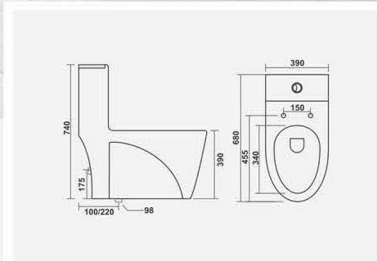

Soft Close
Seat Cover

▶ 4001
675x350x715mm
S-Trap 9"/12" | P-Trap

▶ 5001
685x360x760mm
S-Trap 9" | P-Trap

▶ 2110-Baby
500x280x520mm
S-Trap 7" | P-Trap

▶ 6002
655x355x730mm
S-Trap 9" | P-Trap

▶ 6001
670x360x715mm
S-Trap 9"

▶ 7002
670x360x760mm
S-Trap 4"/9"

▶ 6003
680x390x740mm
S-Trap 4"/9" | P-Trap

▶ 2006
710x380x690mm
S-Trap 9" | P-Trap

▶ 7001
668x330x730mm
S-Trap 9" | P-Trap

▶ 9001
645x370x740mm
S-Trap 12"

Feel the elegance,
Feel the style,
Feel alive.