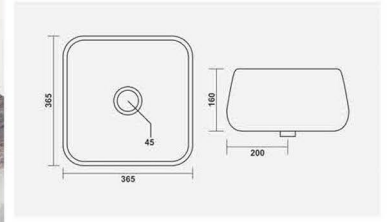

▶ LACTO
550x455x370mm

▶ LUMINA
450x355x365mm

ONE PIECE BASIN

▶ LENO
510x425x400mm

▶ CONSIL
505x415x387mm

▶ LEMON
490x410x400mm

When elegance of Bath furniture demands use of right wash basins, your search ends with SCOTLANE. Our Table Top and Wall Hung wash basins serve to beautify any ambience.

▶ VANITY
600x450mm

▶ ORBIT
480x390x120mm

▶ SHALLOW
415x345x180mm

▶ EMERALDO
400x370x155mm

▶ XENO
350x300x120mm

▶ CORAL
365x365x160mm

▶ CAFÉ
380x340x140mm

▶ CLAY
420x420x145mm

▶ CANAL
480x380x160mm

▶ VIGARO
470x335x105mm

▶ CRUZE
525x335x125mm

▶ SQUARO
405x405x150mm

▶ SOLO
400x285x160mm

▶ MAFIA
625x405x95mm

▶ RAINBOW
415x415x125mm

▶ **CAMPUS**
475x395x125mm

▶ **VIVA**
580x395x120mm

▶ **STENZA**
410x410x120mm

▶ **FRANCO**
500x400x135mm

▶ **BLOOM**
485x370x130mm

▶ CUTE
330x330x125mm

▶ INOX
430x320x120mm

▶ VITARA
600x380x115mm

▶ SPIRIT
590x345x160mm