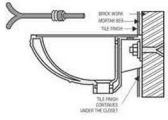

► BRAVO-NORA 510x350x345mm

► IMPERIAL-NORA 450x315x135mm

WALL HUNG BASIN

As per shown in the picture, the rag bolt must be grouted into the cement/concrete wall. The bolts must be fixed to the cement/concrete wall. Allow setting & checking than install it using nut and washer.