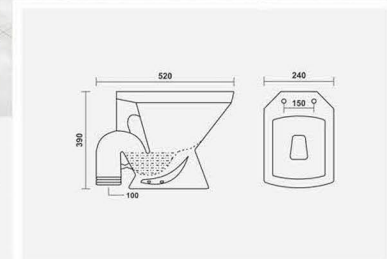

▶ DELTA
520x350x340mm

▶ TANGO
485x345x310mm

▶ **BRAVO**
510x350x345mm

▶ **STUD**
515x370x370mm

▶ **KALISH**
510x350x365mm

▶ **INFERNO**
495x350x355mm

▶ ALFA
490x360x390mm

▶ YUGO
505x345x270mm

RIMLESS DESIGN

The removal of the RIM (traditional toilets' edge ring where water jets come out) gives a visual continuity among the surfaces and allows an easier and deeper cleaning, significantly reducing the quantity of detergents. So, Rimless Design is also the most attentive solution to environment safeguard.

SOFT CLOSE

TAKE-OFF SYSTEM

GLAZED SIPHON

▶ ATHENA
545x350x395mm
S-Trap | P-Trap

Soft Close
Seat Cover

▶ ITALIA - EWC
520x240x390mm
S-Trap | P-Trap

Soft Close
Seat Cover

▶ SELVO - EWC
550x360x390mm
S-Trap

▶ RUBIA E.W.C.
460x325x420mm
P-Trap

▶ RUBIA E.W.C.
470x370x410mm
S-Trap

▶ HARNI -3009
P-Trap 595x440x360mm
Anglo Indian E.W.C.

▶ HARNI -3009
S-Trap 540x460x405mm
Anglo Indian E.W.C.

Washing hands has never been so stylish and intelligent. Our designs bring out the best of aesthetics and functionality to simple act of the wash.