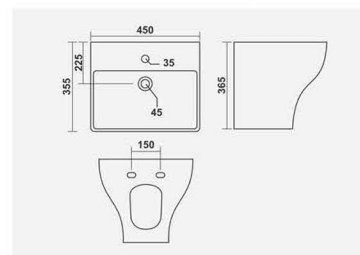

▶ **WONDER**
585x490x860mm

▶ **COPPER**
575x438x815mm

▶ **JUPITER**
620x450x840mm

▶ **CITIZEN**
560x470x860mm

▶ SONATA
550x465x840mm

▶ ENTICE
595x485x860mm

▶ STEPHY
570x480x870mm

▶ CRECENT
600x480x870mm

▶ COPPER-HF
570x440x435mm

▶ FERMI-HF
560x435x465mm

▶ ROMA-HF
530x435x540mm

Creativity demands eyes
that appreciate.

▶ VINUS
One Piece Basin
425x425x850mm

▶ POLO
Wall Hung Closet
505x360x345mm

▶ VENUS
425x425x850mm

▶ LACTO
550x455x370mm

▶ LUMINA
450x355x365mm

ONE PIECE BASIN

▶ LENO
510x425x400mm

▶ CONSIL
505x415x387mm

▶ LEMON
490x410x400mm

When elegance of Bath furniture demands use of right wash basins, your search ends with SCOTLANE. Our Table Top and Wall Hung wash basins serve to beautify any ambience.

▶ VANITY
600x450mm

▶ ORBIT
480x390x120mm

▶ SHALLOW
415x345x180mm

▶ EMERALDO
400x370x155mm

▶ XENO
350x300x120mm

▶ CORAL
365x365x160mm

▶ CAFÉ
380x340x140mm

▶ CLAY
420x420x145mm