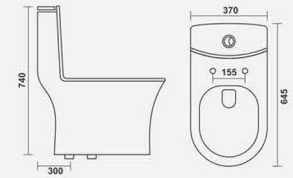

▶ 7002
670x360x760mm
S-Trap 4"/9"

▶ 6003
680x390x740mm
S-Trap 4"/9" | P-Trap

▶ 2006
710x380x690mm
S-Trap 9" | P-Trap

▶ 7001
668x330x730mm
S-Trap 9" | P-Trap

▶ 9001
645x370x740mm
S-Trap 12"

Feel the elegance,
Feel the style,
Feel alive.