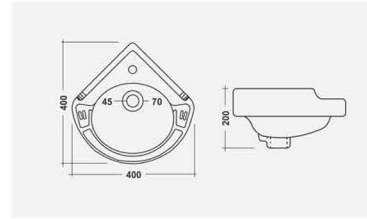

▶ VENICE
440x380x130mm

▶ SIGMA
440x425x130mm

▶ PLAZA
470x365x125mm

▶ IMPERIAL
450x315x135mm

▶ LIZA
550x375x115mm

▶ LINEA
440x340x115mm

▶ LUMINA
480x350x105mm

▶ SKY
485x375x135mm

▶ MANGO
500x310x170mm

▶ SMILE
420x330x230mm

▶ DANE
465x365x135mm

▶ SLEEK
415x220x115mm

▶ FUSION
380x265x125mm

▶ CANON
375x250x150mm

▶ RUPA
450x360x180mm

▶ ROMEO
420x340x140mm

▶ CHIPRA
445x330x220mm

▶ 16"x16" CORNER

▶ SOBER
470x345x180mm

▶ NEW CORNER
350x400x145mm

▶ CAPSULE
335x340x510mm

▶ SMALL URINAL
400x250x290mm

▶ LARGE URINAL
590x350x370mm

▶ FLAT BACK URINAL
320x265x450mm