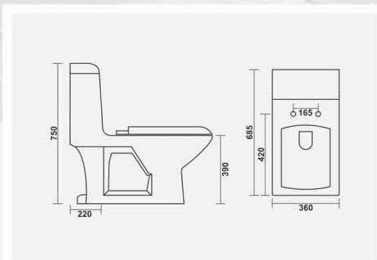

- Soft Close Seat Cover