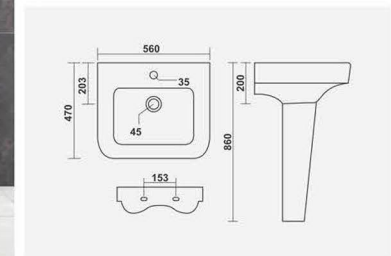

▶ NEPTUNE
580x465x840mm

▶ SERENA
570x460x860mm

▶ CLASSIC
550x420x870mm

▶ NUWELLA
575x450x835mm

▶ SUPREME
640x500x850mm

▶ DOLPHIN
445x525x855mm

▶ SOLDER
625x450x850mm

▶ VINTAGE
610x490x870mm

▶ **WONDER**
585x490x860mm

▶ **COPPER**
575x438x815mm

▶ **JUPITER**
620x450x840mm

▶ **CITIZEN**
560x470x860mm

▶ SONATA
550x465x840mm

▶ ENTICE
595x485x860mm

▶ STEPHY
570x480x870mm

▶ CRECENT
600x480x870mm

▶ COPPER-HF
570x440x435mm

▶ FERMI-HF
560x435x465mm

▶ ROMA-HF
530x435x540mm

Creativity demands eyes
that appreciate.

▶ VINUS
One Piece Basin
425x425x850mm

▶ POLO
Wall Hung Closet
505x360x345mm

▶ VENUS
425x425x850mm