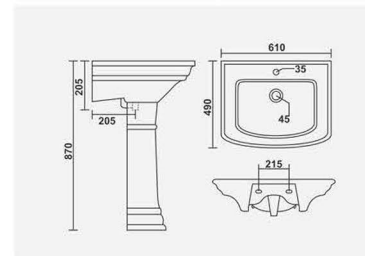

▶ RUBIA E.W.C.
460x325x420mm
P-Trap

▶ RUBIA E.W.C.
470x370x410mm
S-Trap

▶ HARNI -3009
P-Trap 595x440x360mm
Anglo Indian E.W.C.

▶ HARNI -3009
S-Trap 540x460x405mm
Anglo Indian E.W.C.

Washing hands has never been so stylish and intelligent. Our designs bring out the best of aesthetics and functionality to simple act of the wash.

▶ NEPTUNE
580x465x840mm

▶ SERENA
570x460x860mm

▶ CLASSIC
550x420x870mm

▶ NUWELLA
575x450x835mm

▶ SUPREME
640x500x850mm

▶ DOLPHIN
445x525x855mm

▶ SOLDER
625x450x850mm

▶ VINTAGE
610x490x870mm

▶ **WONDER**
585x490x860mm

▶ **COPPER**
575x438x815mm

▶ **JUPITER**
620x450x840mm

▶ **CITIZEN**
560x470x860mm

▶ SONATA
550x465x840mm

▶ ENTICE
595x485x860mm

▶ STEPHY
570x480x870mm

▶ CRECENT
600x480x870mm