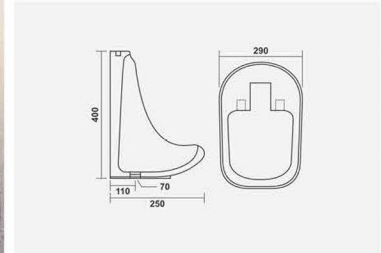

▶ VENICE
440x380x130mm

▶ SIGMA
440x425x130mm

▶ PLAZA
470x365x125mm

▶ IMPERIAL
450x315x135mm

▶ LIZA
550x375x115mm

▶ LINEA
440x340x115mm

▶ LUMINA
480x350x105mm

▶ SKY
485x375x135mm

▶ MANGO
500x310x170mm

▶ SMILE
420x330x230mm

▶ DANE
465x365x135mm

▶ SLEEK
415x220x115mm

▶ FUSION
380x265x125mm

▶ CANON
375x250x150mm

▶ RUPA
450x360x180mm

▶ ROMEO
420x340x140mm

▶ CHIPRA
445x330x220mm

▶ 16"x16" CORNER

▶ SOBER
470x345x180mm

▶ NEW CORNER
350x400x145mm

▶ CAPSULE
335x340x510mm

▶ SMALL URINAL
400x250x290mm

▶ LARGE URINAL
590x350x370mm

▶ FLAT BACK URINAL
320x265x450mm