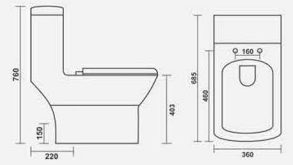

Soft Close
Seat Cover

▶ 4001
675x350x715mm
S-Trap 9"/12" | P-Trap

▶ 5001
685x360x760mm
S-Trap 9" | P-Trap

▶ 2110-Baby
500x280x520mm
S-Trap 7" | P-Trap

▶ 6002
655x355x730mm
S-Trap 9" | P-Trap

▶ 6001
670x360x715mm
S-Trap 9"

▶ 7002
670x360x760mm
S-Trap 4"/9"

▶ 6003
680x390x740mm
S-Trap 4"/9" | P-Trap

▶ 2006
710x380x690mm
S-Trap 9" | P-Trap

▶ 7001
668x330x730mm
S-Trap 9" | P-Trap

▶ 9001
645x370x740mm
S-Trap 12"

Feel the elegance,
Feel the style,
Feel alive.