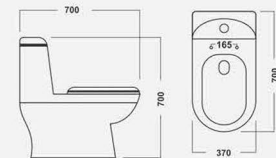

Soft Close
Seat Cover