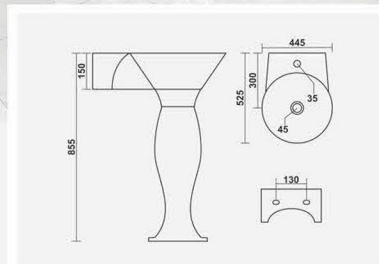

▶ DELTA
520x350x340mm

▶ TANGO
485x345x310mm

▶ **BRAVO**
510x350x345mm

▶ **STUD**
515x370x370mm

▶ **KALISH**
510x350x365mm

▶ **INFERNO**
495x350x355mm

▶ ALFA
490x360x390mm

▶ YUGO
505x345x270mm

▶ RUBIA E.W.C.
460x325x420mm
P-Trap

▶ RUBIA E.W.C.
470x370x410mm
S-Trap

▶ HARNI -3009
P-Trap 595x440x360mm
Anglo Indian E.W.C.

▶ HARNI -3009
S-Trap 540x460x405mm
Anglo Indian E.W.C.

Washing hands has never been so stylish and intelligent. Our designs bring out the best of aesthetics and functionality to simple act of the wash.

▶ NEPTUNE
580x465x840mm

▶ SERENA
570x460x860mm

▶ CLASSIC
550x420x870mm

▶ NUWELLA
575x450x835mm

▶ SUPREME
640x500x850mm

▶ DOLPHIN
445x525x855mm

▶ SOLDER
625x450x850mm

▶ VINTAGE
610x490x870mm

▶ **WONDER**
585x490x860mm

▶ **COPPER**
575x438x815mm

▶ **JUPITER**
620x450x840mm

▶ **CITIZEN**
560x470x860mm

▶ SONATA
550x465x840mm

▶ ENTICE
595x485x860mm

▶ STEPHY
570x480x870mm

▶ CRECENT
600x480x870mm