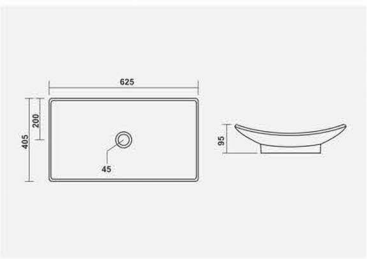

▶ VANITY
600x450mm

▶ ORBIT
480x390x120mm

▶ SHALLOW
415x345x180mm

▶ EMERALDO
400x370x155mm

▶ XENO
350x300x120mm

▶ CORAL
365x365x160mm

▶ CAFÉ
380x340x140mm

▶ CLAY
420x420x145mm

▶ CANAL
480x380x160mm

▶ VIGARO
470x335x105mm

▶ CRUZE
525x335x125mm

▶ SQUARO
405x405x150mm

▶ SOLO
400x285x160mm

▶ MAFIA
625x405x95mm

▶ RAINBOW
415x415x125mm

▶ **CAMPUS**
475x395x125mm

▶ **VIVA**
580x395x120mm

▶ **STENZA**
410x410x120mm

▶ **FRANCO**
500x400x135mm

▶ **BLOOM**
485x370x130mm

▶ CUTE
330x330x125mm

▶ INOX
430x320x120mm

▶ VITARA
600x380x115mm

▶ SPIRIT
590x345x160mm

▶ VENICE
440x380x130mm

▶ SIGMA
440x425x130mm

▶ PLAZA
470x365x125mm

▶ IMPERIAL
450x315x135mm

▶ LIZA
550x375x115mm

▶ LINEA
440x340x115mm

▶ LUMINA
480x350x105mm

▶ SKY
485x375x135mm