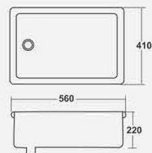

▶ VENICE
440x380x130mm

▶ SIGMA
440x425x130mm

▶ PLAZA
470x365x125mm

▶ IMPERIAL
450x315x135mm

▶ LIZA
550x375x115mm

▶ LINEA
440x340x115mm

▶ LUMINA
480x350x105mm

▶ SKY
485x375x135mm

▶ MANGO
500x310x170mm

▶ SMILE
420x330x230mm

▶ DANE
465x365x135mm

▶ SLEEK
415x220x115mm

▶ FUSION
380x265x125mm

▶ CANON
375x250x150mm

▶ RUPA
450x360x180mm

▶ ROMEO
420x340x140mm

▶ CHIPRA
445x330x220mm

▶ 16"x16" CORNER

▶ SOBER
470x345x180mm

▶ NEW CORNER
350x400x145mm

▶ CAPSULE
335x340x510mm

▶ SMALL URINAL
400x250x290mm

▶ LARGE URINAL
590x350x370mm

▶ FLAT BACK URINAL
320x265x450mm

▶ ORISSA PAN
20" (AQUA)

▶ CITY PAN-20"

▶ ORISSA PAN
23"

▶ ORISSA PAN
20"

▶ SQUATTING
470x350x100mm

▶ **KITCHEN SINK LARGE**
600x480x235mm
(24"x18"x8")

▶ **KITCHEN SINK**
560x410x220mm
(22"x16"x7")

▶ **KITCHEN SINK**
555x405x218mm
(20"x14"x6")