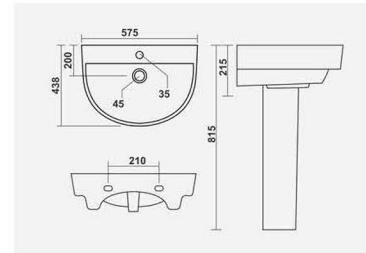

▶ RUBIA E.W.C.
460x325x420mm
P-Trap

▶ RUBIA E.W.C.
470x370x410mm
S-Trap

▶ HARNI -3009
P-Trap 595x440x360mm
Anglo Indian E.W.C.

▶ HARNI -3009
S-Trap 540x460x405mm
Anglo Indian E.W.C.

Washing hands has never been so stylish and intelligent. Our designs bring out the best of aesthetics and functionality to simple act of the wash.

▶ NEPTUNE
580x465x840mm

▶ SERENA
570x460x860mm

▶ CLASSIC
550x420x870mm

▶ NUWELLA
575x450x835mm

▶ SUPREME
640x500x850mm

▶ DOLPHIN
445x525x855mm

▶ SOLDER
625x450x850mm

▶ VINTAGE
610x490x870mm

▶ **WONDER**
585x490x860mm

▶ **COPPER**
575x438x815mm

▶ **JUPITER**
620x450x840mm

▶ **CITIZEN**
560x470x860mm

▶ SONATA
550x465x840mm

▶ ENTICE
595x485x860mm

▶ STEPHY
570x480x870mm

▶ CRECENT
600x480x870mm