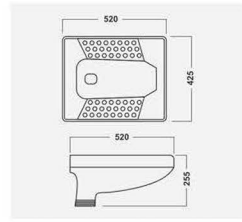

▶ CITY PAN-20"