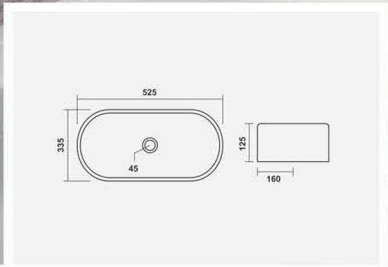

▶ VANITY
600x450mm

▶ ORBIT
480x390x120mm

▶ SHALLOW
415x345x180mm

▶ EMERALDO
400x370x155mm

▶ XENO
350x300x120mm

▶ CORAL
365x365x160mm

▶ CAFÉ
380x340x140mm

▶ CLAY
420x420x145mm

▶ CANAL
480x380x160mm

▶ VIGARO
470x335x105mm

▶ CRUZE
525x335x125mm

▶ SQUARO
405x405x150mm

▶ SOLO
400x285x160mm

▶ MAFIA
625x405x95mm

▶ RAINBOW
415x415x125mm

▶ **CAMPUS**
475x395x125mm

▶ **VIVA**
580x395x120mm

▶ **STENZA**
410x410x120mm

▶ **FRANCO**
500x400x135mm

▶ **BLOOM**
485x370x130mm

▶ CUTE
330x330x125mm

▶ INOX
430x320x120mm

▶ VITARA
600x380x115mm

▶ SPIRIT
590x345x160mm

▶ VENICE
440x380x130mm

▶ SIGMA
440x425x130mm

▶ PLAZA
470x365x125mm

▶ IMPERIAL
450x315x135mm

▶ LIZA
550x375x115mm

▶ LINEA
440x340x115mm

▶ LUMINA
480x350x105mm

▶ SKY
485x375x135mm