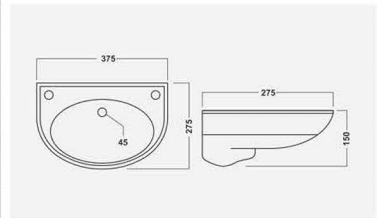

▶ **VIVA**
580x395x120mm

▶ **STENZA**
410x410x120mm

▶ **FRANCO**
500x400x135mm

▶ **BLOOM**
485x370x130mm

▶ CUTE
330x330x125mm

▶ INOX
430x320x120mm

▶ VITARA
600x380x115mm

▶ SPIRIT
590x345x160mm

▶ VENICE
440x380x130mm

▶ SIGMA
440x425x130mm

▶ PLAZA
470x365x125mm

▶ IMPERIAL
450x315x135mm

▶ LIZA
550x375x115mm

▶ LINEA
440x340x115mm

▶ LUMINA
480x350x105mm

▶ SKY
485x375x135mm

▶ MANGO
500x310x170mm

▶ SMILE
420x330x230mm

▶ DANE
465x365x135mm

▶ SLEEK
415x220x115mm

▶ FUSION
380x265x125mm

▶ CANON
375x250x150mm

▶ RUPA
450x360x180mm

▶ ROMEO
420x340x140mm

▶ CHIPRA
445x330x220mm

▶ 16"x16" CORNER

▶ SOBER
470x345x180mm

▶ NEW CORNER
350x400x145mm

▶ CAPSULE
335x340x510mm

▶ SMALL URINAL
400x250x290mm

▶ LARGE URINAL
590x350x370mm

▶ FLAT BACK URINAL
320x265x450mm