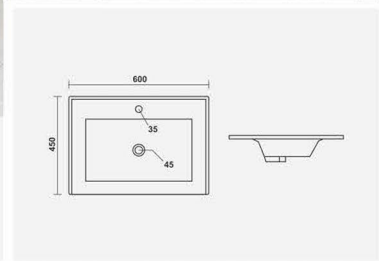

▶ **WONDER**
585x490x860mm

▶ **COPPER**
575x438x815mm

▶ **JUPITER**
620x450x840mm

▶ **CITIZEN**
560x470x860mm

▶ SONATA
550x465x840mm

▶ ENTICE
595x485x860mm

▶ STEPHY
570x480x870mm

▶ CRECENT
600x480x870mm

▶ LACTO
550x455x370mm

▶ LUMINA
450x355x365mm

ONE PIECE BASIN

▶ LENO
510x425x400mm

▶ CONSIL
505x415x387mm

▶ LEMON
490x410x400mm

When elegance of Bath furniture demands use of right wash basins, your search ends with SCOTLANE. Our Table Top and Wall Hung wash basins serve to beautify any ambience.

▶ VANITY
600x450mm

▶ ORBIT
480x390x120mm

▶ SHALLOW
415x345x180mm

▶ EMERALDO
400x370x155mm

▶ XENO
350x300x120mm

▶ CORAL
365x365x160mm

▶ CAFÉ
380x340x140mm

▶ CLAY
420x420x145mm

▶ CANAL
480x380x160mm

▶ VIGARO
470x335x105mm

▶ CRUZE
525x335x125mm

▶ SQUARO
405x405x150mm

▶ SOLO
400x285x160mm

▶ MAFIA
625x405x95mm

▶ RAINBOW
415x415x125mm

▶ **CAMPUS**
475x395x125mm