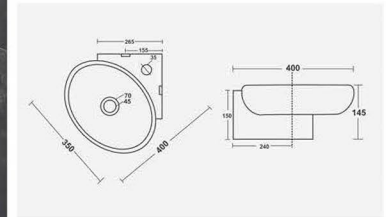

▶ **VIVA**
580x395x120mm

▶ **STENZA**
410x410x120mm

▶ **FRANCO**
500x400x135mm

▶ **BLOOM**
485x370x130mm

▶ CUTE
330x330x125mm

▶ INOX
430x320x120mm

▶ VITARA
600x380x115mm

▶ SPIRIT
590x345x160mm

▶ VENICE
440x380x130mm

▶ SIGMA
440x425x130mm

▶ PLAZA
470x365x125mm

▶ IMPERIAL
450x315x135mm

▶ LIZA
550x375x115mm

▶ LINEA
440x340x115mm

▶ LUMINA
480x350x105mm

▶ SKY
485x375x135mm

▶ MANGO
500x310x170mm

▶ SMILE
420x330x230mm

▶ DANE
465x365x135mm

▶ SLEEK
415x220x115mm

▶ FUSION
380x265x125mm

▶ CANON
375x250x150mm

▶ RUPA
450x360x180mm

▶ ROMEO
420x340x140mm

▶ CHIPRA
445x330x220mm

▶ 16"x16" CORNER

▶ SOBER
470x345x180mm

▶ NEW CORNER
350x400x145mm

▶ CAPSULE
335x340x510mm

▶ SMALL URINAL
400x250x290mm

▶ LARGE URINAL
590x350x370mm

▶ FLAT BACK URINAL
320x265x450mm