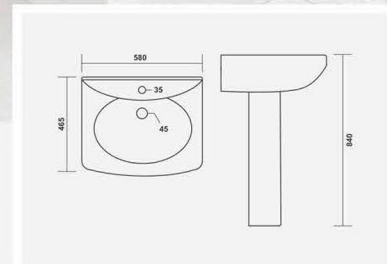

▶ DELTA
520x350x340mm

▶ TANGO
485x345x310mm

▶ **BRAVO**
510x350x345mm

▶ **STUD**
515x370x370mm

▶ **KALISH**
510x350x365mm

▶ **INFERNO**
495x350x355mm

▶ ALFA
490x360x390mm

▶ YUGO
505x345x270mm

▶ RUBIA E.W.C.
460x325x420mm
P-Trap

▶ RUBIA E.W.C.
470x370x410mm
S-Trap

▶ HARNI -3009
P-Trap 595x440x360mm
Anglo Indian E.W.C.

▶ HARNI -3009
S-Trap 540x460x405mm
Anglo Indian E.W.C.

Washing hands has never been so stylish and intelligent. Our designs bring out the best of aesthetics and functionality to simple act of the wash.

▶ NEPTUNE
580x465x840mm

▶ SERENA
570x460x860mm

▶ CLASSIC
550x420x870mm

▶ NUWELLA
575x450x835mm

▶ SUPREME
640x500x850mm

▶ DOLPHIN
445x525x855mm

▶ SOLDER
625x450x850mm

▶ VINTAGE
610x490x870mm

▶ **WONDER**
585x490x860mm

▶ **COPPER**
575x438x815mm

▶ **JUPITER**
620x450x840mm

▶ **CITIZEN**
560x470x860mm

▶ SONATA
550x465x840mm

▶ ENTICE
595x485x860mm

▶ STEPHY
570x480x870mm

▶ CRECENT
600x480x870mm