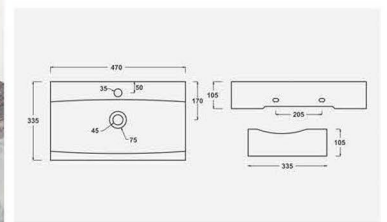

▶ VANITY
600x450mm

▶ ORBIT
480x390x120mm

▶ SHALLOW
415x345x180mm

▶ EMERALDO
400x370x155mm

▶ XENO
350x300x120mm

▶ CORAL
365x365x160mm

▶ CAFÉ
380x340x140mm

▶ CLAY
420x420x145mm

▶ CANAL
480x380x160mm

▶ VIGARO
470x335x105mm

▶ CRUZE
525x335x125mm

▶ SQUARO
405x405x150mm

▶ SOLO
400x285x160mm

▶ MAFIA
625x405x95mm

▶ RAINBOW
415x415x125mm

▶ **CAMPUS**
475x395x125mm

▶ **VIVA**
580x395x120mm

▶ **STENZA**
410x410x120mm

▶ **FRANCO**
500x400x135mm

▶ **BLOOM**
485x370x130mm

▶ CUTE
330x330x125mm

▶ INOX
430x320x120mm

▶ VITARA
600x380x115mm

▶ SPIRIT
590x345x160mm