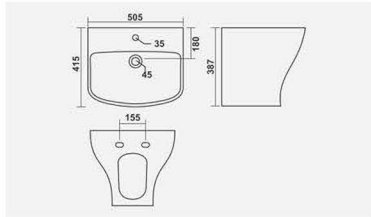

▶ **WONDER**
585x490x860mm

▶ **COPPER**
575x438x815mm

▶ **JUPITER**
620x450x840mm

▶ **CITIZEN**
560x470x860mm

▶ SONATA
550x465x840mm

▶ ENTICE
595x485x860mm

▶ STEPHY
570x480x870mm

▶ CRECENT
600x480x870mm

▶ LACTO
550x455x370mm

▶ LUMINA
450x355x365mm

ONE PIECE BASIN

▶ LENO
510x425x400mm

▶ CONSIL
505x415x387mm

▶ LEMON
490x410x400mm

When elegance of Bath furniture demands use of right wash basins, your search ends with SCOTLANE. Our Table Top and Wall Hung wash basins serve to beautify any ambience.

▶ VANITY
600x450mm

▶ ORBIT
480x390x120mm

▶ SHALLOW
415x345x180mm

▶ EMERALDO
400x370x155mm

▶ XENO
350x300x120mm

▶ CORAL
365x365x160mm

▶ CAFÉ
380x340x140mm

▶ CLAY
420x420x145mm

▶ CANAL
480x380x160mm

▶ VIGARO
470x335x105mm

▶ CRUZE
525x335x125mm

▶ SQUARO
405x405x150mm

▶ SOLO
400x285x160mm

▶ MAFIA
625x405x95mm

▶ RAINBOW
415x415x125mm

▶ **CAMPUS**
475x395x125mm