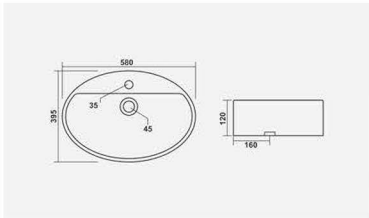

▶ VANITY
600x450mm

▶ ORBIT
480x390x120mm

▶ SHALLOW
415x345x180mm

▶ EMERALDO
400x370x155mm

▶ XENO
350x300x120mm

▶ CORAL
365x365x160mm

▶ CAFÉ
380x340x140mm

▶ CLAY
420x420x145mm

▶ CANAL
480x380x160mm

▶ VIGARO
470x335x105mm

▶ CRUZE
525x335x125mm

▶ SQUARO
405x405x150mm

▶ SOLO
400x285x160mm

▶ MAFIA
625x405x95mm

▶ RAINBOW
415x415x125mm

▶ **CAMPUS**
475x395x125mm

▶ **VIVA**
580x395x120mm

▶ **STENZA**
410x410x120mm

▶ **FRANCO**
500x400x135mm

▶ **BLOOM**
485x370x130mm

▶ CUTE
330x330x125mm

▶ INOX
430x320x120mm

▶ VITARA
600x380x115mm

▶ SPIRIT
590x345x160mm

▶ VENICE
440x380x130mm

▶ SIGMA
440x425x130mm

▶ PLAZA
470x365x125mm

▶ IMPERIAL
450x315x135mm

▶ LIZA
550x375x115mm

▶ LINEA
440x340x115mm

▶ LUMINA
480x350x105mm

▶ SKY
485x375x135mm