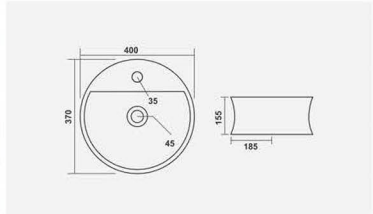

▶ LACTO
550x455x370mm

▶ LUMINA
450x355x365mm

ONE PIECE BASIN

▶ LENO
510x425x400mm

▶ CONSIL
505x415x387mm

▶ LEMON
490x410x400mm

When elegance of Bath furniture demands use of right wash basins, your search ends with SCOTLANE. Our Table Top and Wall Hung wash basins serve to beautify any ambience.

▶ VANITY
600x450mm

▶ ORBIT
480x390x120mm

▶ SHALLOW
415x345x180mm

▶ EMERALDO
400x370x155mm

▶ XENO
350x300x120mm

▶ CORAL
365x365x160mm

▶ CAFÉ
380x340x140mm

▶ CLAY
420x420x145mm

▶ CANAL
480x380x160mm

▶ VIGARO
470x335x105mm

▶ CRUZE
525x335x125mm

▶ SQUARO
405x405x150mm

▶ SOLO
400x285x160mm

▶ MAFIA
625x405x95mm

▶ RAINBOW
415x415x125mm

▶ **CAMPUS**
475x395x125mm

▶ **VIVA**
580x395x120mm

▶ **STENZA**
410x410x120mm

▶ **FRANCO**
500x400x135mm

▶ **BLOOM**
485x370x130mm

▶ CUTE
330x330x125mm

▶ INOX
430x320x120mm

▶ VITARA
600x380x115mm

▶ SPIRIT
590x345x160mm