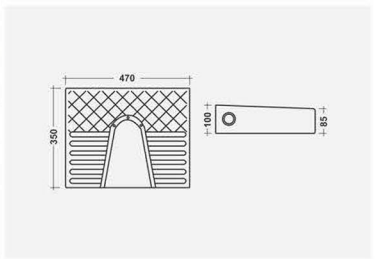

▶ VENICE
440x380x130mm

▶ SIGMA
440x425x130mm

▶ PLAZA
470x365x125mm

▶ IMPERIAL
450x315x135mm

▶ LIZA
550x375x115mm

▶ LINEA
440x340x115mm

▶ LUMINA
480x350x105mm

▶ SKY
485x375x135mm

▶ MANGO
500x310x170mm

▶ SMILE
420x330x230mm

▶ DANE
465x365x135mm

▶ SLEEK
415x220x115mm

▶ FUSION
380x265x125mm

▶ CANON
375x250x150mm

▶ RUPA
450x360x180mm

▶ ROMEO
420x340x140mm

▶ CHIPRA
445x330x220mm

▶ 16"x16" CORNER

▶ SOBER
470x345x180mm

▶ NEW CORNER
350x400x145mm

▶ CAPSULE
335x340x510mm

▶ SMALL URINAL
400x250x290mm

▶ LARGE URINAL
590x350x370mm

▶ FLAT BACK URINAL
320x265x450mm

▶ ORISSA PAN
20" (AQUA)

▶ CITY PAN-20"

▶ ORISSA PAN
23"

▶ ORISSA PAN
20"

▶ SQUATTING
470x350x100mm

▶ **KITCHEN SINK LARGE**
600x480x235mm
(24"x18"x8")

▶ **KITCHEN SINK**
560x410x220mm
(22"x16"x7")

▶ **KITCHEN SINK**
555x405x218mm
(20"x14"x6")