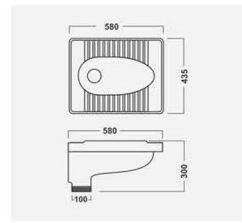

▶ ORISSA PAN
20"