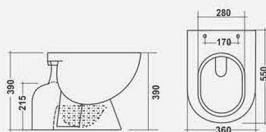

▶ DELTA
520x350x340mm

▶ TANGO
485x345x310mm

▶ **BRAVO**
510x350x345mm

▶ **STUD**
515x370x370mm

▶ **KALISH**
510x350x365mm

▶ **INFERNO**
495x350x355mm

▶ ALFA
490x360x390mm

▶ YUGO
505x345x270mm

SOFT CLOSE

TAKE-OFF SYSTEM

GLAZED SIPHON

▶ ATHENA
545x350x395mm
S-Trap | P-Trap

Soft Close
Seat Cover

▶ ITALIA - EWC
520x240x390mm
S-Trap | P-Trap

Soft Close
Seat Cover

▶ SELVO - EWC
550x360x390mm
S-Trap

▶ RUBIA E.W.C.
460x325x420mm
P-Trap

▶ RUBIA E.W.C.
470x370x410mm
S-Trap

▶ HARNI -3009
P-Trap 595x440x360mm
Anglo Indian E.W.C.

▶ HARNI -3009
S-Trap 540x460x405mm
Anglo Indian E.W.C.

Washing hands has never been so stylish and intelligent. Our designs bring out the best of aesthetics and functionality to simple act of the wash.