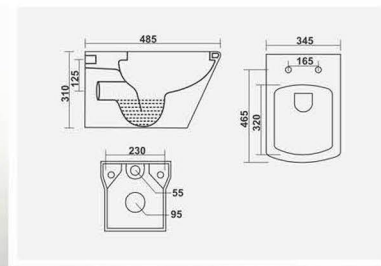

▶ 8001
685x375x775mm
S-Trap 9" | P-Trap

Soft Close
Seat Cover

Regal life is **earned**,
experienced
and **savored**.

▶ **SHALLOW**
Table Top
415x345x180mm

▶ **TANGO**
Wall Hung Closet
485x345x310mm

▶ POLO
505x360x345mm

▶ DELTA
520x350x340mm

▶ TANGO
485x345x310mm

▶ **BRAVO**
510x350x345mm

▶ **STUD**
515x370x370mm

▶ **KALISH**
510x350x365mm

▶ **INFERNO**
495x350x355mm

▶ ALFA
490x360x390mm

▶ YUGO
505x345x270mm