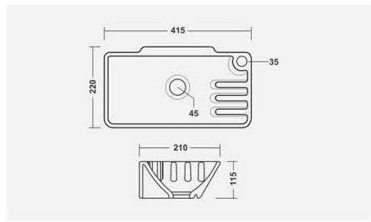

▶ VENICE
440x380x130mm

▶ SIGMA
440x425x130mm

▶ PLAZA
470x365x125mm

▶ IMPERIAL
450x315x135mm

▶ LIZA
550x375x115mm

▶ LINEA
440x340x115mm

▶ LUMINA
480x350x105mm

▶ SKY
485x375x135mm

▶ MANGO
500x310x170mm

▶ SMILE
420x330x230mm

▶ DANE
465x365x135mm

▶ SLEEK
415x220x115mm

▶ FUSION
380x265x125mm

▶ CANON
375x250x150mm

▶ RUPA
450x360x180mm

▶ ROMEO
420x340x140mm

▶ CHIPRA
445x330x220mm

▶ 16"x16" CORNER

▶ SOBER
470x345x180mm

▶ NEW CORNER
350x400x145mm

▶ CAPSULE
335x340x510mm

▶ SMALL URINAL
400x250x290mm

▶ LARGE URINAL
590x350x370mm

▶ FLAT BACK URINAL
320x265x450mm