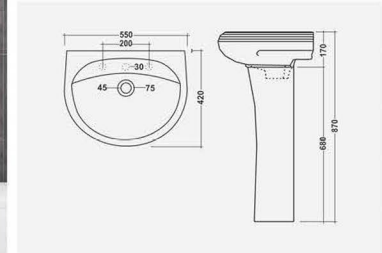

▶ RUBIA E.W.C.
460x325x420mm
P-Trap

▶ RUBIA E.W.C.
470x370x410mm
S-Trap

▶ HARNI -3009
P-Trap 595x440x360mm
Anglo Indian E.W.C.

▶ HARNI -3009
S-Trap 540x460x405mm
Anglo Indian E.W.C.

Washing hands has never been so stylish and intelligent. Our designs bring out the best of aesthetics and functionality to simple act of the wash.

▶ NEPTUNE
580x465x840mm

▶ SERENA
570x460x860mm

▶ CLASSIC
550x420x870mm

▶ NUWELLA
575x450x835mm

▶ SUPREME
640x500x850mm

▶ DOLPHIN
445x525x855mm

▶ SOLDER
625x450x850mm

▶ VINTAGE
610x490x870mm

▶ **WONDER**
585x490x860mm

▶ **COPPER**
575x438x815mm

▶ **JUPITER**
620x450x840mm

▶ **CITIZEN**
560x470x860mm

▶ SONATA
550x465x840mm

▶ ENTICE
595x485x860mm

▶ STEPHY
570x480x870mm

▶ CRECENT
600x480x870mm