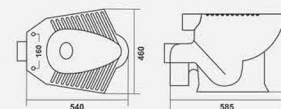

▶ RUBIA E.W.C.
460x325x420mm
P-Trap

▶ RUBIA E.W.C.
470x370x410mm
S-Trap

▶ HARNI -3009
P-Trap 595x440x360mm
Anglo Indian E.W.C.

▶ HARNI -3009
S-Trap 540x460x405mm
Anglo Indian E.W.C.

Washing hands has never been so stylish and intelligent. Our designs bring out the best of aesthetics and functionality to simple act of the wash.

▶ NEPTUNE
580x465x840mm

▶ SERENA
570x460x860mm

▶ CLASSIC
550x420x870mm

▶ NUWELLA
575x450x835mm

▶ SUPREME
640x500x850mm

▶ DOLPHIN
445x525x855mm

▶ SOLDER
625x450x850mm

▶ VINTAGE
610x490x870mm