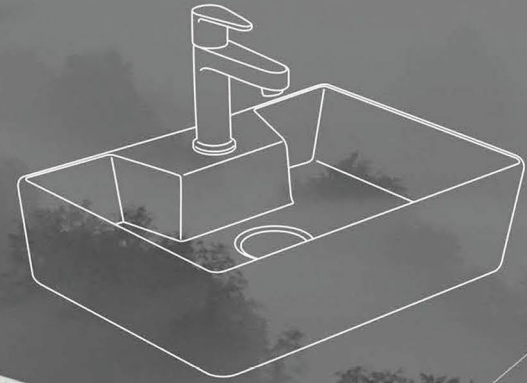

▶ LACTO
550x455x370mm

▶ LUMINA
450x355x365mm

ONE PIECE BASIN

▶ LENO
510x425x400mm

▶ CONSIL
505x415x387mm

▶ LEMON
490x410x400mm

When elegance of Bath furniture demands use of right wash basins, your search ends with SCOTLANE. Our Table Top and Wall Hung wash basins serve to beautify any ambience.