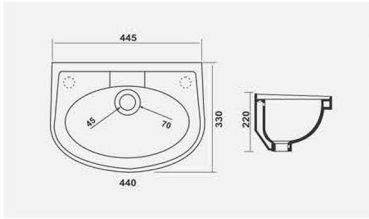

▶ **VIVA**
580x395x120mm

▶ **STENZA**
410x410x120mm

▶ **FRANCO**
500x400x135mm

▶ **BLOOM**
485x370x130mm

▶ CUTE
330x330x125mm

▶ INOX
430x320x120mm

▶ VITARA
600x380x115mm

▶ SPIRIT
590x345x160mm

▶ VENICE
440x380x130mm

▶ SIGMA
440x425x130mm

▶ PLAZA
470x365x125mm

▶ IMPERIAL
450x315x135mm

▶ LIZA
550x375x115mm

▶ LINEA
440x340x115mm

▶ LUMINA
480x350x105mm

▶ SKY
485x375x135mm

▶ MANGO
500x310x170mm

▶ SMILE
420x330x230mm

▶ DANE
465x365x135mm

▶ SLEEK
415x220x115mm

▶ FUSION
380x265x125mm

▶ CANON
375x250x150mm

▶ RUPA
450x360x180mm

▶ ROMEO
420x340x140mm

▶ CHIPRA
445x330x220mm

▶ 16"x16" CORNER

▶ SOBER
470x345x180mm

▶ NEW CORNER
350x400x145mm

▶ CAPSULE
335x340x510mm

▶ SMALL URINAL
400x250x290mm

▶ LARGE URINAL
590x350x370mm

▶ FLAT BACK URINAL
320x265x450mm