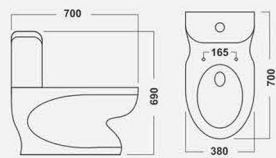

- Soft Close Seat Cover
- Siphonic Flushing
- Rimless Design

▶ 3001
685x360x750mm
S-Trap 9"

- Soft Close Seat Cover

▶ 2055
700x380x690mm
S-Trap 4"/9" | P-Trap

Soft Close
Seat Cover

▶ 2272
700x370x700mm
S-Trap 9"/12" | P-Trap

Soft Close
Seat Cover

▶ 4001
675x350x715mm
S-Trap 9"/12" | P-Trap

▶ 5001
685x360x760mm
S-Trap 9" | P-Trap

▶ 2110-Baby
500x280x520mm
S-Trap 7" | P-Trap

▶ 6002
655x355x730mm
S-Trap 9" | P-Trap

▶ 6001
670x360x715mm
S-Trap 9"

▶ 7002
670x360x760mm
S-Trap 4"/9"

▶ 6003
680x390x740mm
S-Trap 4"/9" | P-Trap

▶ 2006
710x380x690mm
S-Trap 9" | P-Trap

▶ 7001
668x330x730mm
S-Trap 9" | P-Trap

▶ 9001
645x370x740mm
S-Trap 12"

Feel the elegance,
Feel the style,
Feel alive.