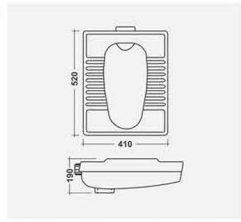

▶ ORISSA PAN
23"