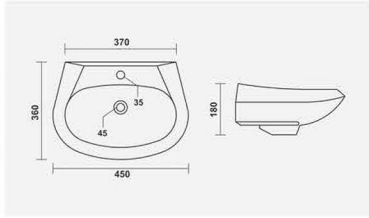

▶ **VIVA**
580x395x120mm

▶ **STENZA**
410x410x120mm

▶ **FRANCO**
500x400x135mm

▶ **BLOOM**
485x370x130mm

▶ CUTE
330x330x125mm

▶ INOX
430x320x120mm

▶ VITARA
600x380x115mm

▶ SPIRIT
590x345x160mm

▶ VENICE
440x380x130mm

▶ SIGMA
440x425x130mm

▶ PLAZA
470x365x125mm

▶ IMPERIAL
450x315x135mm

▶ LIZA
550x375x115mm

▶ LINEA
440x340x115mm

▶ LUMINA
480x350x105mm

▶ SKY
485x375x135mm

▶ MANGO
500x310x170mm

▶ SMILE
420x330x230mm

▶ DANE
465x365x135mm

▶ SLEEK
415x220x115mm

▶ FUSION
380x265x125mm

▶ CANON
375x250x150mm

▶ RUPA
450x360x180mm

▶ ROMEO
420x340x140mm

▶ CHIPRA
445x330x220mm

▶ 16"x16" CORNER

▶ SOBER
470x345x180mm

▶ NEW CORNER
350x400x145mm

▶ CAPSULE
335x340x510mm

▶ SMALL URINAL
400x250x290mm

▶ LARGE URINAL
590x350x370mm

▶ FLAT BACK URINAL
320x265x450mm