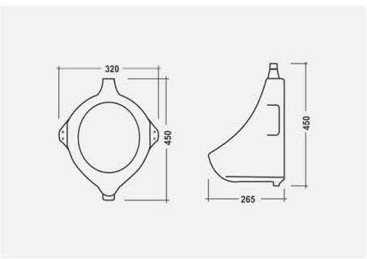

▶ CANAL
480x380x160mm

▶ VIGARO
470x335x105mm

▶ CRUZE
525x335x125mm

▶ SQUARO
405x405x150mm

▶ SOLO
400x285x160mm

▶ MAFIA
625x405x95mm

▶ RAINBOW
415x415x125mm

▶ **CAMPUS**
475x395x125mm

▶ VENICE
440x380x130mm

▶ SIGMA
440x425x130mm

▶ PLAZA
470x365x125mm

▶ IMPERIAL
450x315x135mm

▶ LIZA
550x375x115mm

▶ LINEA
440x340x115mm

▶ LUMINA
480x350x105mm

▶ SKY
485x375x135mm

▶ MANGO
500x310x170mm

▶ SMILE
420x330x230mm

▶ DANE
465x365x135mm

▶ SLEEK
415x220x115mm

▶ FUSION
380x265x125mm

▶ CANON
375x250x150mm

▶ RUPA
450x360x180mm

▶ ROMEO
420x340x140mm

▶ CHIPRA
445x330x220mm

▶ 16"x16" CORNER

▶ SOBER
470x345x180mm

▶ NEW CORNER
350x400x145mm

▶ CAPSULE
335x340x510mm

▶ SMALL URINAL
400x250x290mm

▶ LARGE URINAL
590x350x370mm

▶ FLAT BACK URINAL
320x265x450mm