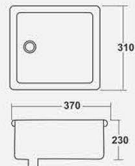

S-Trap

COLOUR RANGE

Regular

Special