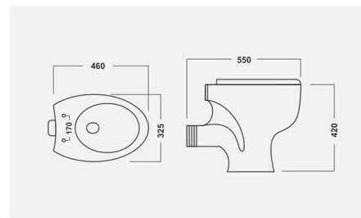

▶ DELTA
520x350x340mm

▶ TANGO
485x345x310mm

▶ **BRAVO**
510x350x345mm

▶ **STUD**
515x370x370mm

▶ **KALISH**
510x350x365mm

▶ **INFERNO**
495x350x355mm

▶ ALFA
490x360x390mm

▶ YUGO
505x345x270mm

SOFT CLOSE

TAKE-OFF SYSTEM

GLAZED SIPHON

▶ ATHENA
545x350x395mm
S-Trap | P-Trap

Soft Close
Seat Cover

▶ ITALIA - EWC
520x240x390mm
S-Trap | P-Trap

Soft Close
Seat Cover

▶ SELVO - EWC
550x360x390mm
S-Trap

▶ RUBIA E.W.C.
460x325x420mm
P-Trap

▶ RUBIA E.W.C.
470x370x410mm
S-Trap

▶ HARNI -3009
P-Trap 595x440x360mm
Anglo Indian E.W.C.

▶ HARNI -3009
S-Trap 540x460x405mm
Anglo Indian E.W.C.

Washing hands has never been so stylish and intelligent. Our designs bring out the best of aesthetics and functionality to simple act of the wash.

▶ NEPTUNE
580x465x840mm

▶ SERENA
570x460x860mm

▶ CLASSIC
550x420x870mm

▶ NUWELLA
575x450x835mm

▶ SUPREME
640x500x850mm

▶ DOLPHIN
445x525x855mm

▶ SOLDER
625x450x850mm

▶ VINTAGE
610x490x870mm