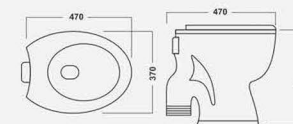

▶ DELTA
520x350x340mm

▶ TANGO
485x345x310mm

▶ **BRAVO**
510x350x345mm

▶ **STUD**
515x370x370mm

▶ **KALISH**
510x350x365mm

▶ **INFERNO**
495x350x355mm

▶ ALFA
490x360x390mm

▶ YUGO
505x345x270mm

SOFT CLOSE

TAKE-OFF SYSTEM

GLAZED SIPHON

▶ ATHENA
545x350x395mm
S-Trap | P-Trap

Soft Close
Seat Cover

▶ ITALIA - EWC
520x240x390mm
S-Trap | P-Trap

Soft Close
Seat Cover

▶ SELVO - EWC
550x360x390mm
S-Trap

▶ RUBIA E.W.C.
460x325x420mm
P-Trap

▶ RUBIA E.W.C.
470x370x410mm
S-Trap

▶ HARNI -3009
P-Trap 595x440x360mm
Anglo Indian E.W.C.

▶ HARNI -3009
S-Trap 540x460x405mm
Anglo Indian E.W.C.

Washing hands has never been so stylish and intelligent. Our designs bring out the best of aesthetics and functionality to simple act of the wash.