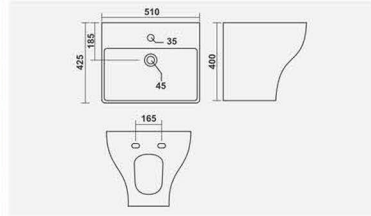

▶ **WONDER**
585x490x860mm

▶ **COPPER**
575x438x815mm

▶ **JUPITER**
620x450x840mm

▶ **CITIZEN**
560x470x860mm

▶ SONATA
550x465x840mm

▶ ENTICE
595x485x860mm

▶ STEPHY
570x480x870mm

▶ CRECENT
600x480x870mm

▶ LACTO
550x455x370mm

▶ LUMINA
450x355x365mm

ONE PIECE BASIN

▶ LENO
510x425x400mm

▶ CONSIL
505x415x387mm

▶ LEMON
490x410x400mm

When elegance of Bath furniture demands use of right wash basins, your search ends with SCOTLANE. Our Table Top and Wall Hung wash basins serve to beautify any ambience.

▶ VANITY
600x450mm

▶ ORBIT
480x390x120mm

▶ SHALLOW
415x345x180mm

▶ EMERALDO
400x370x155mm

▶ XENO
350x300x120mm

▶ CORAL
365x365x160mm

▶ CAFÉ
380x340x140mm

▶ CLAY
420x420x145mm

▶ CANAL
480x380x160mm

▶ VIGARO
470x335x105mm

▶ CRUZE
525x335x125mm

▶ SQUARO
405x405x150mm

▶ SOLO
400x285x160mm

▶ MAFIA
625x405x95mm

▶ RAINBOW
415x415x125mm

▶ **CAMPUS**
475x395x125mm