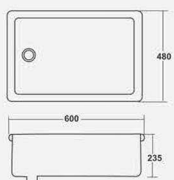

▶ VENICE
440x380x130mm

▶ SIGMA
440x425x130mm

▶ PLAZA
470x365x125mm

▶ IMPERIAL
450x315x135mm

▶ LIZA
550x375x115mm

▶ LINEA
440x340x115mm

▶ LUMINA
480x350x105mm

▶ SKY
485x375x135mm

▶ MANGO
500x310x170mm

▶ SMILE
420x330x230mm

▶ DANE
465x365x135mm

▶ SLEEK
415x220x115mm

▶ FUSION
380x265x125mm

▶ CANON
375x250x150mm

▶ RUPA
450x360x180mm

▶ ROMEO
420x340x140mm

▶ CHIPRA
445x330x220mm

▶ 16"x16" CORNER

▶ SOBER
470x345x180mm

▶ NEW CORNER
350x400x145mm

▶ CAPSULE
335x340x510mm

▶ SMALL URINAL
400x250x290mm

▶ LARGE URINAL
590x350x370mm

▶ FLAT BACK URINAL
320x265x450mm

▶ ORISSA PAN
20" (AQUA)

▶ CITY PAN-20"

▶ ORISSA PAN
23"

▶ ORISSA PAN
20"

▶ SQUATTING
470x350x100mm

▶ **KITCHEN SINK LARGE**
600x480x235mm
(24"x18"x8")

▶ **KITCHEN SINK**
560x410x220mm
(22"x16"x7")

▶ **KITCHEN SINK**
555x405x218mm
(20"x14"x6")