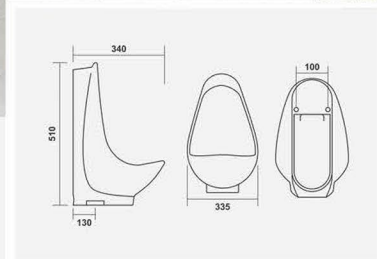

▶ CANAL
480x380x160mm

▶ VIGARO
470x335x105mm

▶ CRUZE
525x335x125mm

▶ SQUARO
405x405x150mm

▶ SOLO
400x285x160mm

▶ MAFIA
625x405x95mm

▶ RAINBOW
415x415x125mm

▶ **CAMPUS**
475x395x125mm

▶ VENICE
440x380x130mm

▶ SIGMA
440x425x130mm

▶ PLAZA
470x365x125mm

▶ IMPERIAL
450x315x135mm

▶ LIZA
550x375x115mm

▶ LINEA
440x340x115mm

▶ LUMINA
480x350x105mm

▶ SKY
485x375x135mm

▶ MANGO
500x310x170mm

▶ SMILE
420x330x230mm

▶ DANE
465x365x135mm

▶ SLEEK
415x220x115mm

▶ FUSION
380x265x125mm

▶ CANON
375x250x150mm

▶ RUPA
450x360x180mm

▶ ROMEO
420x340x140mm

▶ CHIPRA
445x330x220mm

▶ 16"x16" CORNER

▶ SOBER
470x345x180mm

▶ NEW CORNER
350x400x145mm

▶ CAPSULE
335x340x510mm

▶ SMALL URINAL
400x250x290mm

▶ LARGE URINAL
590x350x370mm

▶ FLAT BACK URINAL
320x265x450mm