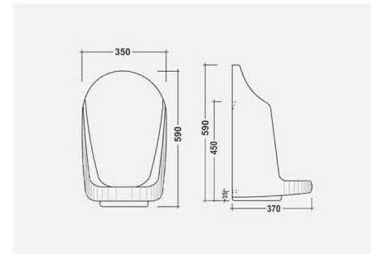

▶ CANAL
480x380x160mm

▶ VIGARO
470x335x105mm

▶ CRUZE
525x335x125mm

▶ SQUARO
405x405x150mm

▶ SOLO
400x285x160mm

▶ MAFIA
625x405x95mm

▶ RAINBOW
415x415x125mm

▶ **CAMPUS**
475x395x125mm

▶ VENICE
440x380x130mm

▶ SIGMA
440x425x130mm

▶ PLAZA
470x365x125mm

▶ IMPERIAL
450x315x135mm

▶ LIZA
550x375x115mm

▶ LINEA
440x340x115mm

▶ LUMINA
480x350x105mm

▶ SKY
485x375x135mm

▶ MANGO
500x310x170mm

▶ SMILE
420x330x230mm

▶ DANE
465x365x135mm

▶ SLEEK
415x220x115mm

▶ FUSION
380x265x125mm

▶ CANON
375x250x150mm

▶ RUPA
450x360x180mm

▶ ROMEO
420x340x140mm

▶ CHIPRA
445x330x220mm

▶ 16"x16" CORNER

▶ SOBER
470x345x180mm

▶ NEW CORNER
350x400x145mm

▶ CAPSULE
335x340x510mm

▶ SMALL URINAL
400x250x290mm

▶ LARGE URINAL
590x350x370mm

▶ FLAT BACK URINAL
320x265x450mm