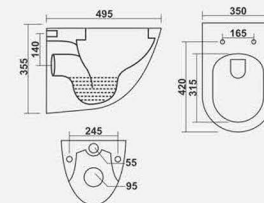

▶ DELTA
520x350x340mm

▶ TANGO
485x345x310mm

▶ **BRAVO**
510x350x345mm

▶ **STUD**
515x370x370mm

▶ **KALISH**
510x350x365mm

▶ **INFERNO**
495x350x355mm

▶ ALFA
490x360x390mm

▶ YUGO
505x345x270mm

▶ RUBIA E.W.C.
460x325x420mm
P-Trap

▶ RUBIA E.W.C.
470x370x410mm
S-Trap

▶ HARNI -3009
P-Trap 595x440x360mm
Anglo Indian E.W.C.

▶ HARNI -3009
S-Trap 540x460x405mm
Anglo Indian E.W.C.

Washing hands has never been so stylish and intelligent. Our designs bring out the best of aesthetics and functionality to simple act of the wash.