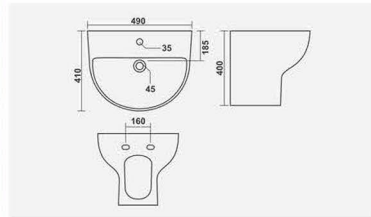

▶ **WONDER**
585x490x860mm

▶ **COPPER**
575x438x815mm

▶ **JUPITER**
620x450x840mm

▶ **CITIZEN**
560x470x860mm

▶ SONATA
550x465x840mm

▶ ENTICE
595x485x860mm

▶ STEPHY
570x480x870mm

▶ CRECENT
600x480x870mm

▶ LACTO
550x455x370mm

▶ LUMINA
450x355x365mm

ONE PIECE BASIN

▶ LENO
510x425x400mm

▶ CONSIL
505x415x387mm

▶ LEMON
490x410x400mm

When elegance of Bath furniture demands use of right wash basins, your search ends with SCOTLANE. Our Table Top and Wall Hung wash basins serve to beautify any ambience.

▶ VANITY
600x450mm

▶ ORBIT
480x390x120mm

▶ SHALLOW
415x345x180mm

▶ EMERALDO
400x370x155mm

▶ XENO
350x300x120mm

▶ CORAL
365x365x160mm

▶ CAFÉ
380x340x140mm

▶ CLAY
420x420x145mm

▶ CANAL
480x380x160mm

▶ VIGARO
470x335x105mm

▶ CRUZE
525x335x125mm

▶ SQUARO
405x405x150mm

▶ SOLO
400x285x160mm

▶ MAFIA
625x405x95mm

▶ RAINBOW
415x415x125mm

▶ **CAMPUS**
475x395x125mm