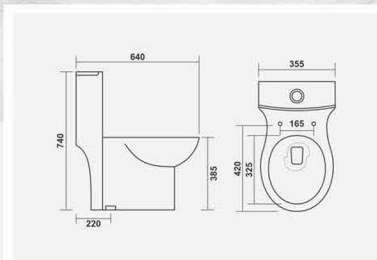

4D TECHNOLOGY

▶ 9002
640x355x740mm
S-Trap 9"

- Soft Close Seat Cover
- Siphonic Flushing
- Rimless Design

▶ 3001
685x360x750mm
S-Trap 9"