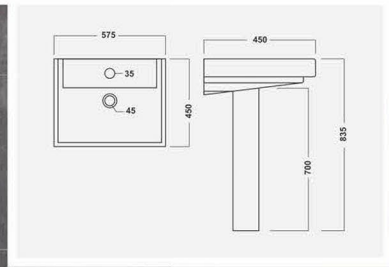

▶ NEPTUNE
580x465x840mm

▶ SERENA
570x460x860mm

▶ CLASSIC
550x420x870mm

▶ NUWELLA
575x450x835mm

▶ SUPREME
640x500x850mm

▶ DOLPHIN
445x525x855mm

▶ SOLDER
625x450x850mm

▶ VINTAGE
610x490x870mm

▶ **WONDER**
585x490x860mm

▶ **COPPER**
575x438x815mm

▶ **JUPITER**
620x450x840mm

▶ **CITIZEN**
560x470x860mm

▶ SONATA
550x465x840mm

▶ ENTICE
595x485x860mm

▶ STEPHY
570x480x870mm

▶ CRECENT
600x480x870mm