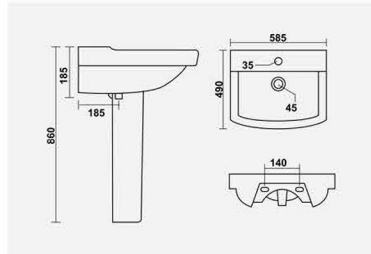

▶ RUBIA E.W.C.
460x325x420mm
P-Trap

▶ RUBIA E.W.C.
470x370x410mm
S-Trap

▶ HARNI -3009
P-Trap 595x440x360mm
Anglo Indian E.W.C.

▶ HARNI -3009
S-Trap 540x460x405mm
Anglo Indian E.W.C.

Washing hands has never been so stylish and intelligent. Our designs bring out the best of aesthetics and functionality to simple act of the wash.

▶ NEPTUNE
580x465x840mm

▶ SERENA
570x460x860mm

▶ CLASSIC
550x420x870mm

▶ NUWELLA
575x450x835mm

▶ SUPREME
640x500x850mm

▶ DOLPHIN
445x525x855mm

▶ SOLDER
625x450x850mm

▶ VINTAGE
610x490x870mm

▶ **WONDER**
585x490x860mm

▶ **COPPER**
575x438x815mm

▶ **JUPITER**
620x450x840mm

▶ **CITIZEN**
560x470x860mm

▶ SONATA
550x465x840mm

▶ ENTICE
595x485x860mm

▶ STEPHY
570x480x870mm

▶ CRECENT
600x480x870mm