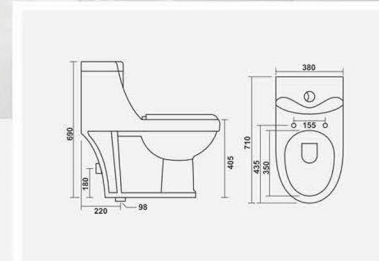

▶ 7002
670x360x760mm
S-Trap 4"/9"

▶ 6003
680x390x740mm
S-Trap 4"/9" | P-Trap

▶ 2006
710x380x690mm
S-Trap 9" | P-Trap

▶ 7001
668x330x730mm
S-Trap 9" | P-Trap

▶ 9001
645x370x740mm
S-Trap 12"

Feel the elegance,
Feel the style,
Feel alive.

▶ **STEPHY**
Pedestal Wash Basin
570x480x870mm

▶ **8001**
One Piece Closet
685x375x775mm
S-Trap 9" | P-Trap

When cleanliness and hygiene need styling, look no further. Our range of Water closets are fit to adorn walls and sit on the floor.