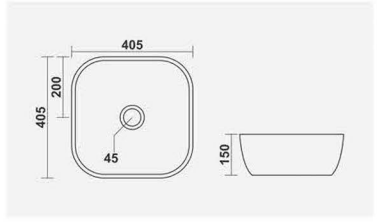

▶ VANITY
600x450mm

▶ ORBIT
480x390x120mm

▶ SHALLOW
415x345x180mm

▶ EMERALDO
400x370x155mm

▶ XENO
350x300x120mm

▶ CORAL
365x365x160mm

▶ CAFÉ
380x340x140mm

▶ CLAY
420x420x145mm

▶ CANAL
480x380x160mm

▶ VIGARO
470x335x105mm

▶ CRUZE
525x335x125mm

▶ SQUARO
405x405x150mm

▶ SOLO
400x285x160mm

▶ MAFIA
625x405x95mm

▶ RAINBOW
415x415x125mm

▶ **CAMPUS**
475x395x125mm

▶ **VIVA**
580x395x120mm

▶ **STENZA**
410x410x120mm

▶ **FRANCO**
500x400x135mm

▶ **BLOOM**
485x370x130mm

▶ CUTE
330x330x125mm

▶ INOX
430x320x120mm

▶ VITARA
600x380x115mm

▶ SPIRIT
590x345x160mm

▶ VENICE
440x380x130mm

▶ SIGMA
440x425x130mm

▶ PLAZA
470x365x125mm

▶ IMPERIAL
450x315x135mm

▶ LIZA
550x375x115mm

▶ LINEA
440x340x115mm

▶ LUMINA
480x350x105mm

▶ SKY
485x375x135mm