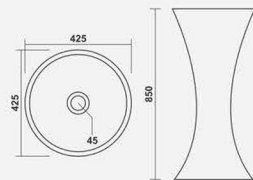

▶ NEPTUNE
580x465x840mm

▶ SERENA
570x460x860mm

▶ CLASSIC
550x420x870mm

▶ NUWELLA
575x450x835mm

▶ SUPREME
640x500x850mm

▶ DOLPHIN
445x525x855mm

▶ SOLDER
625x450x850mm

▶ VINTAGE
610x490x870mm

▶ **WONDER**
585x490x860mm

▶ **COPPER**
575x438x815mm

▶ **JUPITER**
620x450x840mm

▶ **CITIZEN**
560x470x860mm

▶ SONATA
550x465x840mm

▶ ENTICE
595x485x860mm

▶ STEPHY
570x480x870mm

▶ CRECENT
600x480x870mm

▶ COPPER-HF
570x440x435mm

▶ FERMI-HF
560x435x465mm

▶ ROMA-HF
530x435x540mm

Creativity demands eyes
that appreciate.

▶ VINUS
One Piece Basin
425x425x850mm

▶ POLO
Wall Hung Closet
505x360x345mm

▶ VENUS
425x425x850mm

▶ LACTO
550x455x370mm

▶ LUMINA
450x355x365mm

ONE PIECE BASIN

▶ LENO
510x425x400mm

▶ CONSIL
505x415x387mm

▶ LEMON
490x410x400mm

When elegance of Bath furniture demands use of right wash basins, your search ends with SCOTLANE. Our Table Top and Wall Hung wash basins serve to beautify any ambience.