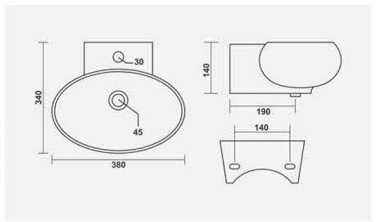

▶ LACTO
550x455x370mm

▶ LUMINA
450x355x365mm

ONE PIECE BASIN

▶ LENO
510x425x400mm

▶ CONSIL
505x415x387mm

▶ LEMON
490x410x400mm

When elegance of Bath furniture demands use of right wash basins, your search ends with SCOTLANE. Our Table Top and Wall Hung wash basins serve to beautify any ambience.

▶ VANITY
600x450mm

▶ ORBIT
480x390x120mm

▶ SHALLOW
415x345x180mm

▶ EMERALDO
400x370x155mm

▶ XENO
350x300x120mm

▶ CORAL
365x365x160mm

▶ CAFÉ
380x340x140mm

▶ CLAY
420x420x145mm

▶ CANAL
480x380x160mm

▶ VIGARO
470x335x105mm

▶ CRUZE
525x335x125mm

▶ SQUARO
405x405x150mm

▶ SOLO
400x285x160mm

▶ MAFIA
625x405x95mm

▶ RAINBOW
415x415x125mm

▶ **CAMPUS**
475x395x125mm

▶ **VIVA**
580x395x120mm

▶ **STENZA**
410x410x120mm

▶ **FRANCO**
500x400x135mm

▶ **BLOOM**
485x370x130mm

▶ CUTE
330x330x125mm

▶ INOX
430x320x120mm

▶ VITARA
600x380x115mm

▶ SPIRIT
590x345x160mm