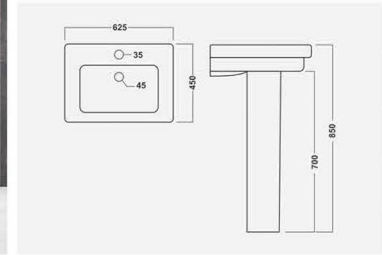

▶ NEPTUNE
580x465x840mm

▶ SERENA
570x460x860mm

▶ CLASSIC
550x420x870mm

▶ NUWELLA
575x450x835mm

▶ SUPREME
640x500x850mm

▶ DOLPHIN
445x525x855mm

▶ SOLDER
625x450x850mm

▶ VINTAGE
610x490x870mm

▶ **WONDER**
585x490x860mm

▶ **COPPER**
575x438x815mm

▶ **JUPITER**
620x450x840mm

▶ **CITIZEN**
560x470x860mm

▶ SONATA
550x465x840mm

▶ ENTICE
595x485x860mm

▶ STEPHY
570x480x870mm

▶ CRECENT
600x480x870mm