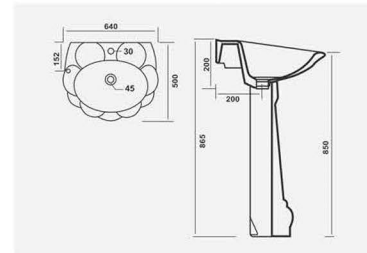

▶ DELTA
520x350x340mm

▶ TANGO
485x345x310mm

▶ **BRAVO**
510x350x345mm

▶ **STUD**
515x370x370mm

▶ **KALISH**
510x350x365mm

▶ **INFERNO**
495x350x355mm

▶ ALFA
490x360x390mm

▶ YUGO
505x345x270mm

▶ RUBIA E.W.C.
460x325x420mm
P-Trap

▶ RUBIA E.W.C.
470x370x410mm
S-Trap

▶ HARNI -3009
P-Trap 595x440x360mm
Anglo Indian E.W.C.

▶ HARNI -3009
S-Trap 540x460x405mm
Anglo Indian E.W.C.

Washing hands has never been so stylish and intelligent. Our designs bring out the best of aesthetics and functionality to simple act of the wash.

▶ NEPTUNE
580x465x840mm

▶ SERENA
570x460x860mm

▶ CLASSIC
550x420x870mm

▶ NUWELLA
575x450x835mm

▶ SUPREME
640x500x850mm

▶ DOLPHIN
445x525x855mm

▶ SOLDER
625x450x850mm

▶ VINTAGE
610x490x870mm

▶ **WONDER**
585x490x860mm

▶ **COPPER**
575x438x815mm

▶ **JUPITER**
620x450x840mm

▶ **CITIZEN**
560x470x860mm

▶ SONATA
550x465x840mm

▶ ENTICE
595x485x860mm

▶ STEPHY
570x480x870mm

▶ CRECENT
600x480x870mm